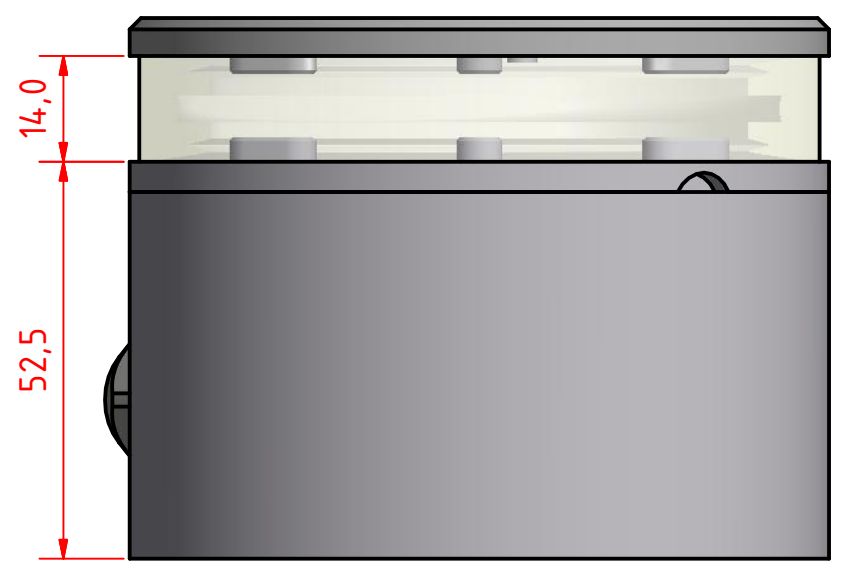

A B C D E F G H I J

1 2 3 4 5 6 7 8

A ↑

A (1:1)

300-112, 3nm, 360 Deg. White, 400-034
Promount, Cable Side.

DRAWING NO.: 300-112 BS	REV. NO.: 0	SIZE: A3	DRAWN BY: Pauls Parallels
SCALE: 1:1	TOLERANCES: DS/ISO 2768-f	REVIEWED BY: JM	CREATION DATE: 25-09-2014
MATERIAL DESCRIPTION: Alu EN 6082, Acrylic.			
<small>(20µ) Silver anodized according to EN ISO 7599 (50µ) Black anodized according to MIL-A 8625F</small>			
<small>This Drawing, and the information within, is the property of Lopolight ApS and may not be used in any form without express permission there from. Lopolight reserves the right to change this drawing and assumes no liability for the information communicated herein. Use of dimensions and other information in this drawing is at the users own risk.</small>			