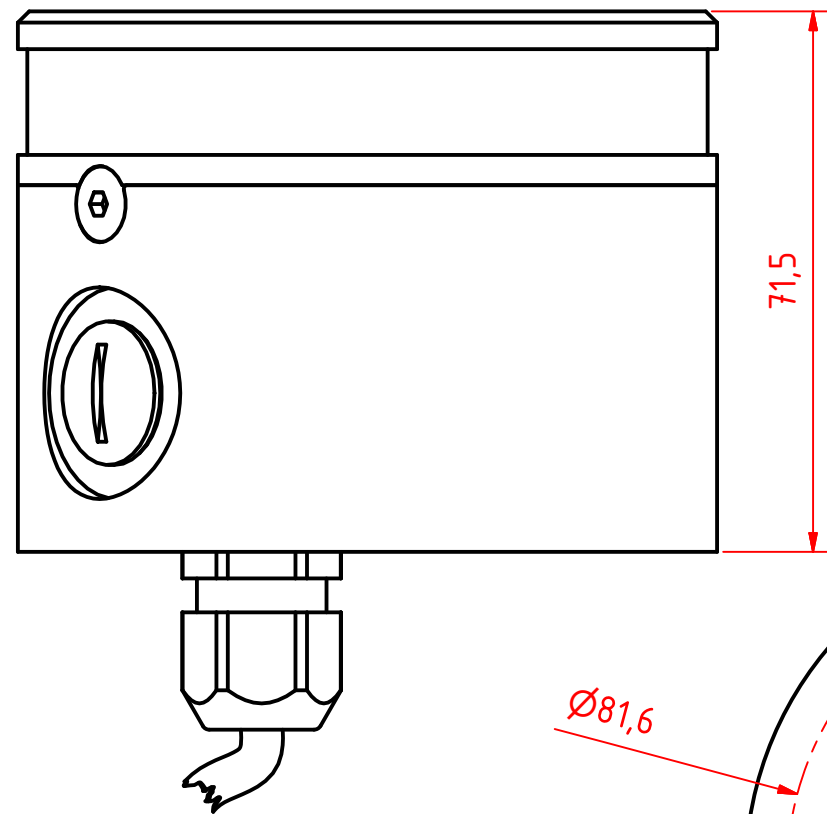

B (1 : 1)

$\phi 81,6$

Mounting Hole
M6x1 - 10,0mm DEEP

300-112, 3nm, 360 Deg. White, 400-034
Promount, Cable Down.

DRAWING NO.:	REV. NO.:	SIZE:	DRAWN BY:
300-112 CS	0	A3	Pauls Parallels
SCALE:	TOLERANCES:	REVIEWED BY:	CREATION DATE:
1:1	DS/ISO 2768-f	JM	25-09-2014

MATERIAL DESCRIPTION:
Alu EN 6082, Acrylic, PE (20µ) Silver anodized according to EN ISO 7599 (50µ) Black anodized according to MIL-A 8625F

This Drawing, and the information within, is the property of Lopolight ApS and may not be used in any form without express permission there from. Lopolight reserves the right to change this drawing and assumes no liability for the information communicated herein. Use of dimensions and other information in this drawing is at the users own risk.

Lopolight ApS
Ved Klaedebo 12
DK-2970, Hoersholm
Denmark

Tel:(+45) 32 48 50 30 Fax:(+45) 32 48 50 32
info@lopolight.com

50MM AT A3