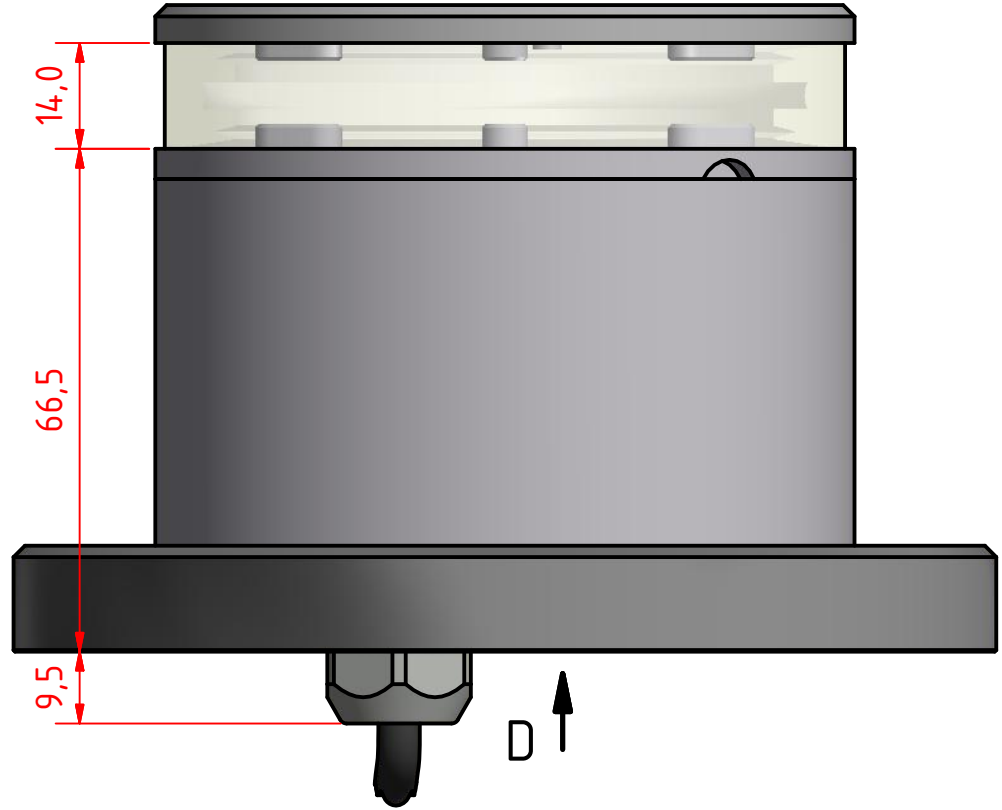

300-112 , 3nm, 360 Deg. White, 400-034
Promount, 400-034 PE Base Plate, Cable
Down.

DRAWING NO.:	REV. NO.:	SIZE:	DRAWN BY:
300-112KD	0	A3	Pauls Parallels
SCALE:	TOLERANCES:	REVIEWED BY:	CREATION DATE:
1:1	DS/ISO 2768-f	JM	25-09-2014

MATERIAL DESCRIPTION:
(20µ) Silver anodized according to EN ISO 7599
(50µ) Black anodized according to MIL-A 8625F
Alu EN 6082, Acrylic, PE

LOPOLIGHT

Lopolight ApS
Ved Klaedebo 12
DK-2970, Hoersholm
Denmark

www.lopolight.com

This Drawing, and the information within, is the property of Lopelight ApS and may not be used in any form without express permission there from. Lopelight reserves the right to change this drawing and assumes no liability for the information communicated herein. Use of dimensions and other information in this drawing is at the users own risk.

Tel:(+45) 32 48 50 30 Fax:(+45) 32 48 50 32
info@lopolight.com

360 Degree White

50MM AT A3