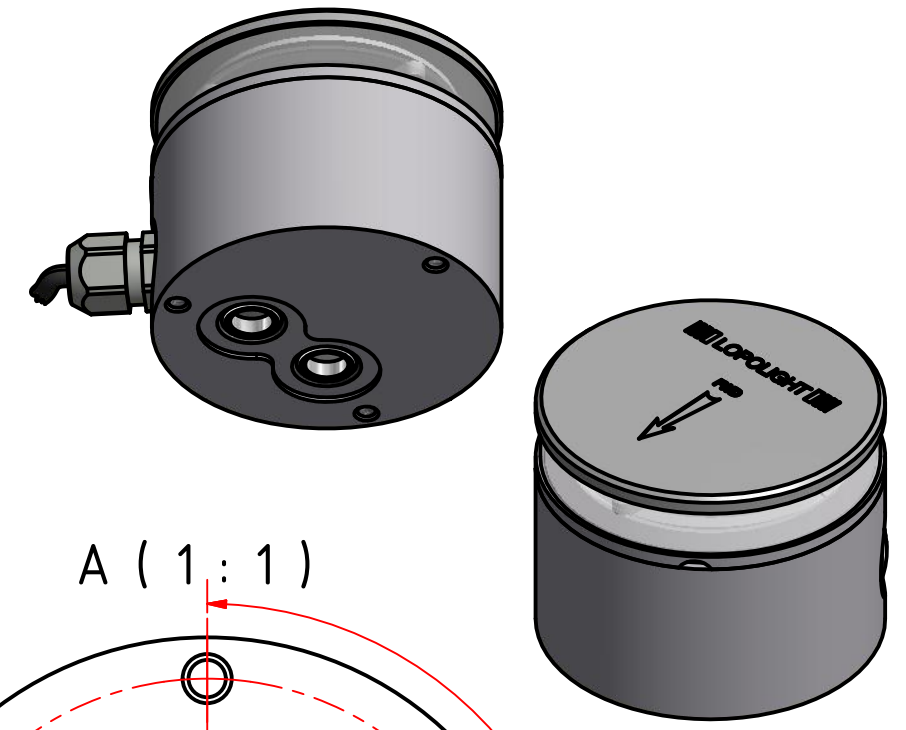

A B C D E F G H I J

1 2 3 4 5 6 7 8

A ↑

A (1:1)

300-112, 3nm, 360 Deg. White, 400-034
Promount, Cable Side.

DRAWING NO.: 300-112 BS	REV. NO.: 0	SIZE: A3	DRAWN BY: Pauls Parallels
SCALE: 1:1	TOLERANCES: DS/ISO 2768-f	REVIEWED BY: JM	CREATION DATE: 25-09-2014
MATERIAL DESCRIPTION: Alu EN 6082, Acrylic.			
<small>(20µ) Silver anodized according to EN ISO 7599 (50µ) Black anodized according to MIL-A 8625F</small>			
<small>This Drawing, and the information within, is the property of Lopolight ApS and may not be used in any form without express permission there from. Lopolight reserves the right to change this drawing and assumes no liability for the information communicated herein. Use of dimensions and other information in this drawing is at the users own risk.</small>			

DRAWING NO.:	REV. NO.:	SIZE:	DRAWN BY:
300-112 CS	0	A3	Pauls Parallels
SCALE:	TOLERANCES:	REVIEWED BY:	CREATION DATE:
1:1	DS/ISO 2768-f	JM	25-09-2014

MATERIAL DESCRIPTION:
Alu EN 6082, Acrylic, PE (20µ) Silver anodized according to EN ISO 7599 (50µ) Black anodized according to MIL-A 8625F

Mounting Hole
Ø6,1 THRU

Ø111,20

120°

300-112, 3nm, 360 Deg. White, 400-034			
Promount,400-404 PE Base Plate, Cable Side.			
DRAWING NO.:	REV. NO.:	SIZE:	DRAWN BY:
300-112 DS	0	A3	Pauls Parallels
SCALE:	TOLERANCES:	REVIEWED BY:	CREATION DATE:
1:1	DS/ISO 2768-f		25-09-2014
MATERIAL DESCRIPTION:			
Alu EN 6082, Acrylic, PE		(20µ) Silver anodized according to EN ISO 7599 (50µ) Black anodized according to MIL-A 8625F	
This Drawing, and the information within, is the property of Lopolight ApS and may not be used in any form without express permission there from. Lopolight reserves the right to change this drawing and assumes no liability for the information communicated herein. Use of dimensions and other information in this drawing is at the users own risk.			