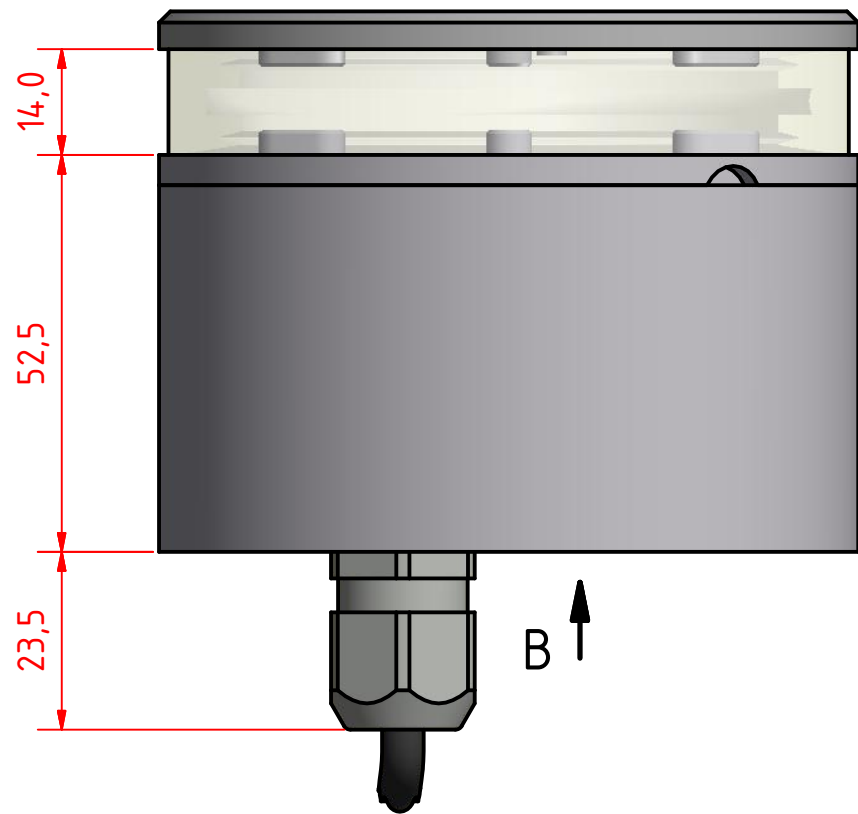

B (1 : 1)

$\phi 81,6$

Mounting Hole
M6x1 - 10,0mm DEEP

300-112, 3nm, 360 Deg. White, 400-034
Promount, Cable Down.

DRAWING NO.:	REV. NO.:	SIZE:	DRAWN BY:
300-112 CS	0	A3	Pauls Parallels
SCALE:	TOLERANCES:	REVIEWED BY:	CREATION DATE:
1:1	DS/ISO 2768-f	JM	25-09-2014

MATERIAL DESCRIPTION:
Alu EN 6082, Acrylic, PE (20µ) Silver anodized according to EN ISO 7599 (50µ) Black anodized according to MIL-A 8625F

This Drawing, and the information within, is the property of Lopolight ApS and may not be used in any form without express permission there from. Lopolight reserves the right to change this drawing and assumes no liability for the information communicated herein. Use of dimensions and other information in this drawing is at the users own risk.

Lopolight ApS
Ved Klaedebo 12
DK-2970, Hoersholm
Denmark

Tel:(+45) 32 48 50 30 Fax:(+45) 32 48 50 32
info@lopolight.com

50MM AT A3