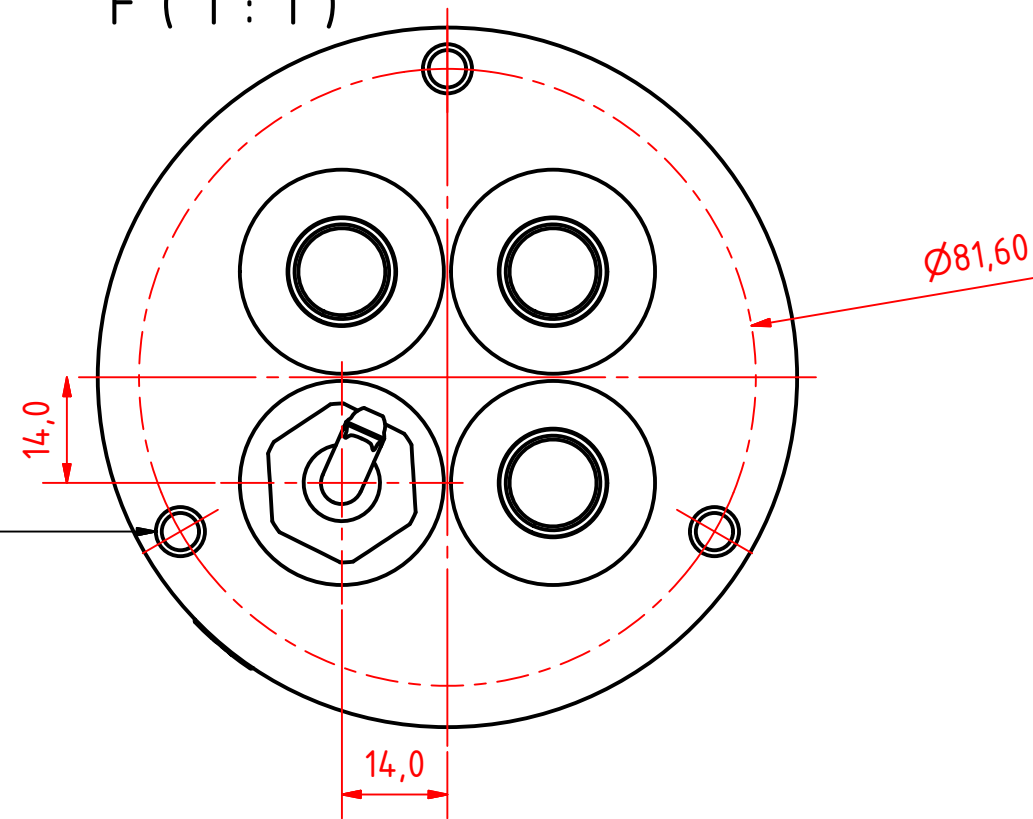

Mounting Hole
Ø6,1 THRU

Ø111,20

120°

300-112, 3nm, 360 Deg. White, 400-034			
Promount,400-404 PE Base Plate, Cable Side.			
DRAWING NO.:	REV. NO.:	SIZE:	DRAWN BY:
300-112 DS	0	A3	Pauls Parallels
SCALE:	TOLERANCES:	REVIEWED BY:	CREATION DATE:
1:1	DS/ISO 2768-f		25-09-2014
MATERIAL DESCRIPTION:			
Alu EN 6082, Acrylic, PE		(20µ) Silver anodized according to EN ISO 7599 (50µ) Black anodized according to MIL-A 8625F	
This Drawing, and the information within, is the property of Lopolight ApS and may not be used in any form without express permission there from. Lopolight reserves the right to change this drawing and assumes no liability for the information communicated herein. Use of dimensions and other information in this drawing is at the users own risk.			

DRAWING NO.:	REV. NO.:	SIZE:	DRAWN BY:
300-112KD	0	A3	Pauls Parallels
SCALE:	TOLERANCES:	REVIEWED BY:	CREATION DATE:
1:1	DS/ISO 2768-f	JM	25-09-2014

MATERIAL DESCRIPTION:
 (20µ) Silver anodized according to EN ISO 7599
 (50µ) Black anodized according to MIL-A 8625F
 Alu EN 6082, Acrylic, PE

Tel:(+45) 32 48 50 30 Fax:(+45) 32 48 50 32
 info@lopolight.com

360 Degree White

50MM AT A3

F (1 : 1)

Mounting Hole
M6x1 - 8,0mm DEEP

300-112, 3nm, 360 Deg. White, 400-035
Promount, Cable Down.

DRAWING NO.:	REV. NO.:	SIZE:	DRAWN BY:
300-112 FS	0	A3	Pauls Parallels
SCALE:	TOLERANCES:	REVIEWED BY:	CREATION DATE:
1:1	DS/ISO 2768-f		25-09-2014
MATERIAL DESCRIPTION:		(20µ) Silver anodized according to EN ISO 7599 (50µ) Black anodized according to MIL-A 8625F	
Alu EN 6082, Acrylic.			

White 360

G (1 : 2)

300-112, 3nm, 360 Deg. White, 400-035
Promount, 400-401 PE Base Plate, Cable
Down.

DRAWING NO.:	REV. NO.:	SIZE:	DRAWN BY:
300-112 GS	0	A3	Pauls Parallels
SCALE:	TOLERANCES:	REVIEWED BY:	CREATION DATE:
1:1	DS/ISO 2768-f		25-09-2014