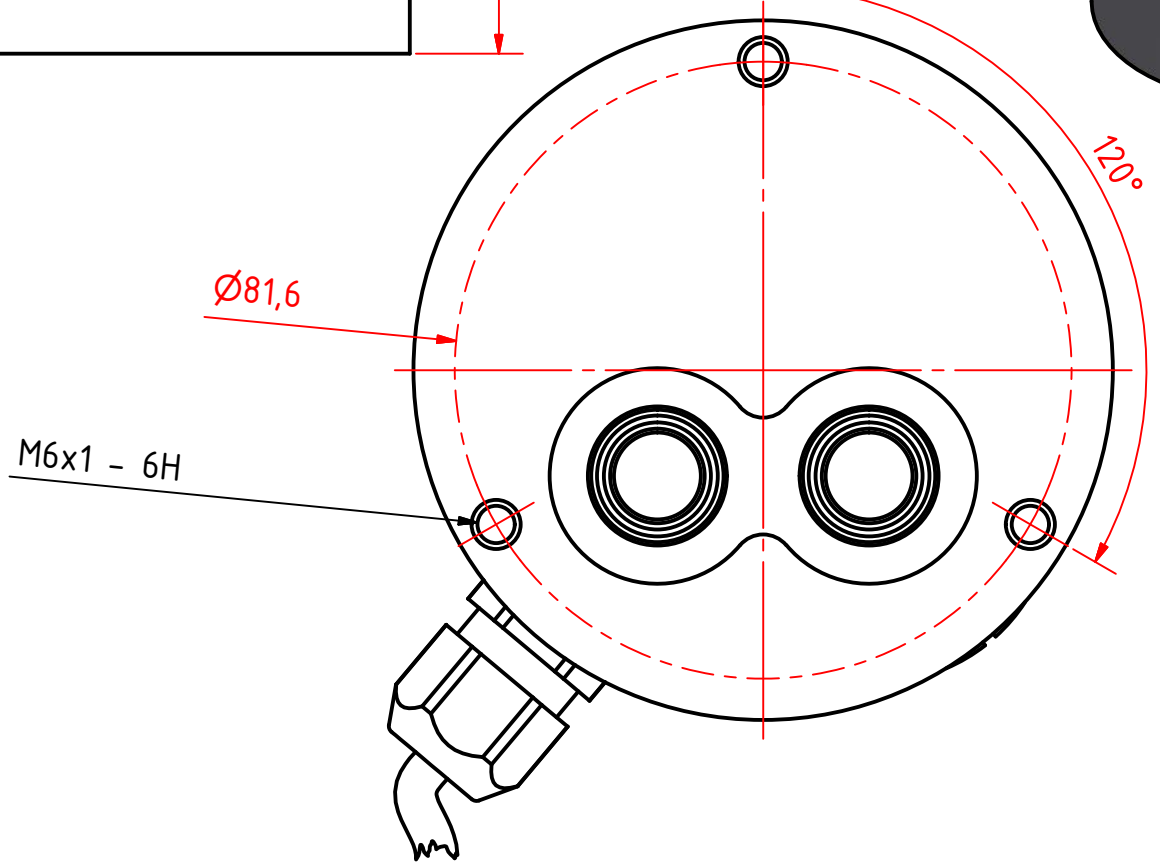

A B C D E F G H I J

1 2 3 4 5 6 7 8

A ↑

A (1:1)

300-112, 3nm, 360 Deg. White, 400-034
Promount, Cable Side.

DRAWING NO.: 300-112 BS	REV. NO.: 0	SIZE: A3	DRAWN BY: Pauls Parallels
SCALE: 1:1	TOLERANCES: DS/ISO 2768-f	REVIEWED BY: JM	CREATION DATE: 25-09-2014
MATERIAL DESCRIPTION: Alu EN 6082, Acrylic.			
<small>(20µ) Silver anodized according to EN ISO 7599 (50µ) Black anodized according to MIL-A 8625F</small>			
<small>This Drawing, and the information within, is the property of Lopolight ApS and may not be used in any form without express permission there from. Lopolight reserves the right to change this drawing and assumes no liability for the information communicated herein. Use of dimensions and other information in this drawing is at the users own risk.</small>			

DRAWING NO.:	REV. NO.:	SIZE:	DRAWN BY:
300-112 CS	0	A3	Pauls Parallels
SCALE:	TOLERANCES:	REVIEWED BY:	CREATION DATE:
1:1	DS/ISO 2768-f	JM	25-09-2014

MATERIAL DESCRIPTION:
Alu EN 6082, Acrylic, PE (20µ) Silver anodized according to EN ISO 7599 (50µ) Black anodized according to MIL-A 8625F

Mounting Hole
Ø6,1 THRU

Ø111,20

120°

300-112, 3nm, 360 Deg. White, 400-034			
Promount,400-404 PE Base Plate, Cable Side.			
DRAWING NO.:	REV. NO.:	SIZE:	DRAWN BY:
300-112 DS	0	A3	Pauls Parallels
SCALE:	TOLERANCES:	REVIEWED BY:	CREATION DATE:
1:1	DS/ISO 2768-f		25-09-2014
MATERIAL DESCRIPTION:			
Alu EN 6082, Acrylic, PE		(20µ) Silver anodized according to EN ISO 7599 (50µ) Black anodized according to MIL-A 8625F	
This Drawing, and the information within, is the property of Lopolight ApS and may not be used in any form without express permission there from. Lopolight reserves the right to change this drawing and assumes no liability for the information communicated herein. Use of dimensions and other information in this drawing is at the users own risk.			