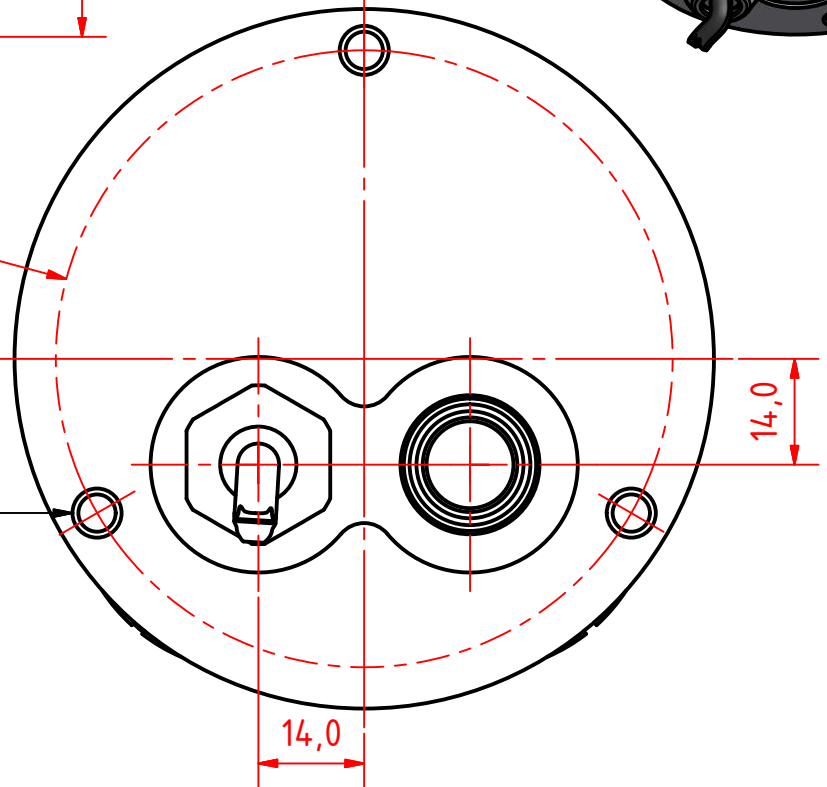

$\phi 81,6$

Mounting Hole
M6x1 - 10,0mm DEEP