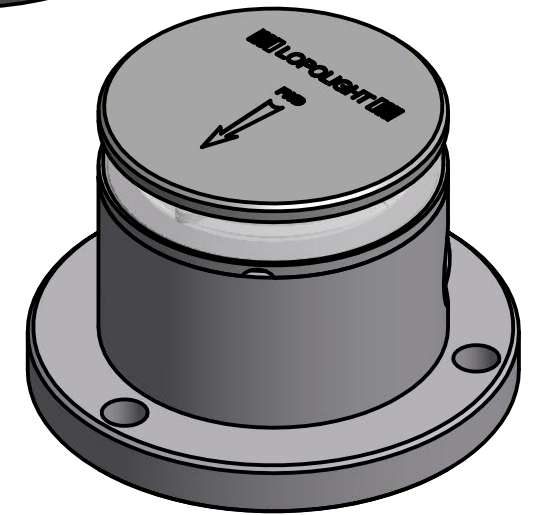

300-112, 3nm, 360 Deg. White, 400-035
Promount, 400-401 PE Base Plate, Cable
Down.

DRAWING NO.:	REV. NO.:	SIZE:	DRAWN BY:
300-112 GS	0	A3	Pauls Parallels
SCALE:	TOLERANCES:	REVIEWED BY:	CREATION DATE:
1:1	DS/ISO 2768-f		25-09-2014

MATERIAL DESCRIPTION: (20µ) Silver anodized according to EN ISO 7599 (50µ) Black anodized according to MIL-A 8625F
Alu EN 6082, Acrylic.

This Drawing, and the information within, is the property of Lopolight ApS and may not be used in any form without express permission there from. Lopolight reserves the right to change this drawing and assumes no liability for the information communicated herein. Use of dimensions and other information in this drawing is at the users own risk.

Lopolight ApS
Ved Klaedebo 12
DK-2970, Hoersholm
Denmark

Tel:(+45) 32 48 50 30 Fax:(+45) 32 48 50 32
info@lopolight.com

50MM AT A3