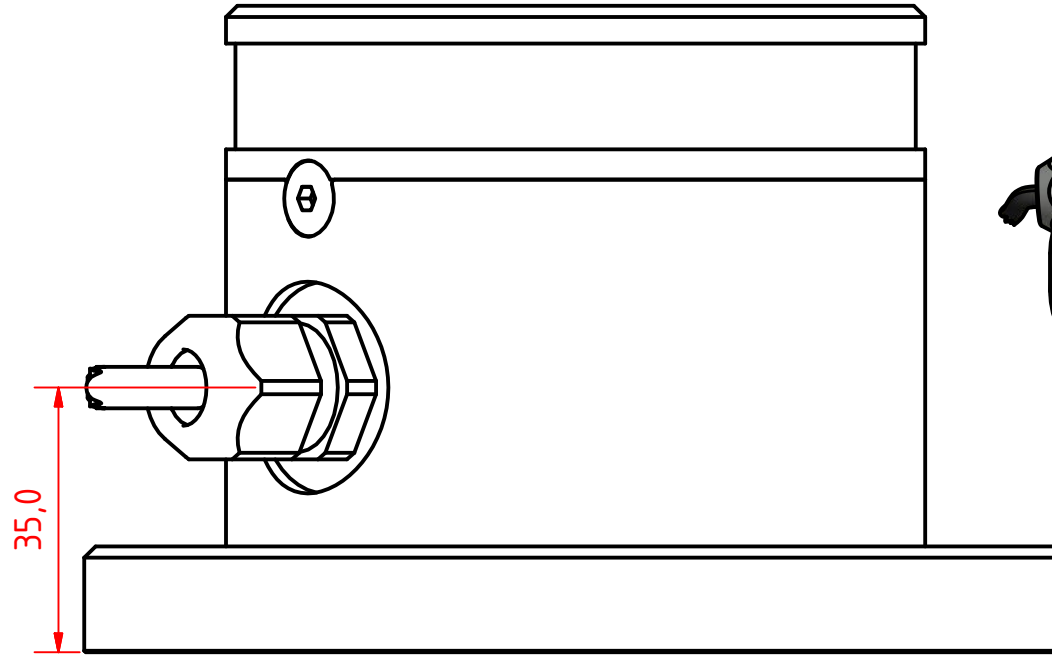

White 360

C (1 : 2)

Mounting Hole
Ø6,1 THRU

Ø92,5

Ø130,00

Mounting Hole
Ø6,1 THRU

Ø111,20

120°

300-112, 3nm, 360 Deg. White, 400-034			
Promount,400-404 PE Base Plate, Cable Side.			
DRAWING NO.:	REV. NO.:	SIZE:	DRAWN BY:
300-112 DS	0	A3	Pauls Parallels
SCALE:	TOLERANCES:	REVIEWED BY:	CREATION DATE:
1:1	DS/ISO 2768-f		25-09-2014
MATERIAL DESCRIPTION:			
Alu EN 6082, Acrylic, PE		(20µ) Silver anodized according to EN ISO 7599 (50µ) Black anodized according to MIL-A 8625F	
This Drawing, and the information within, is the property of Lopolight ApS and may not be used in any form without express permission there from. Lopolight reserves the right to change this drawing and assumes no liability for the information communicated herein. Use of dimensions and other information in this drawing is at the users own risk.			

LOPOLIGHT

Lopolight ApS
Ved Klaedebo 12
DK-2970, Hoersholm
Denmark

www.lopolight.com

Tel:(+45) 32 48 50 30 Fax:(+45) 32 48 50 32
info@lopolight.com

50MM AT A3