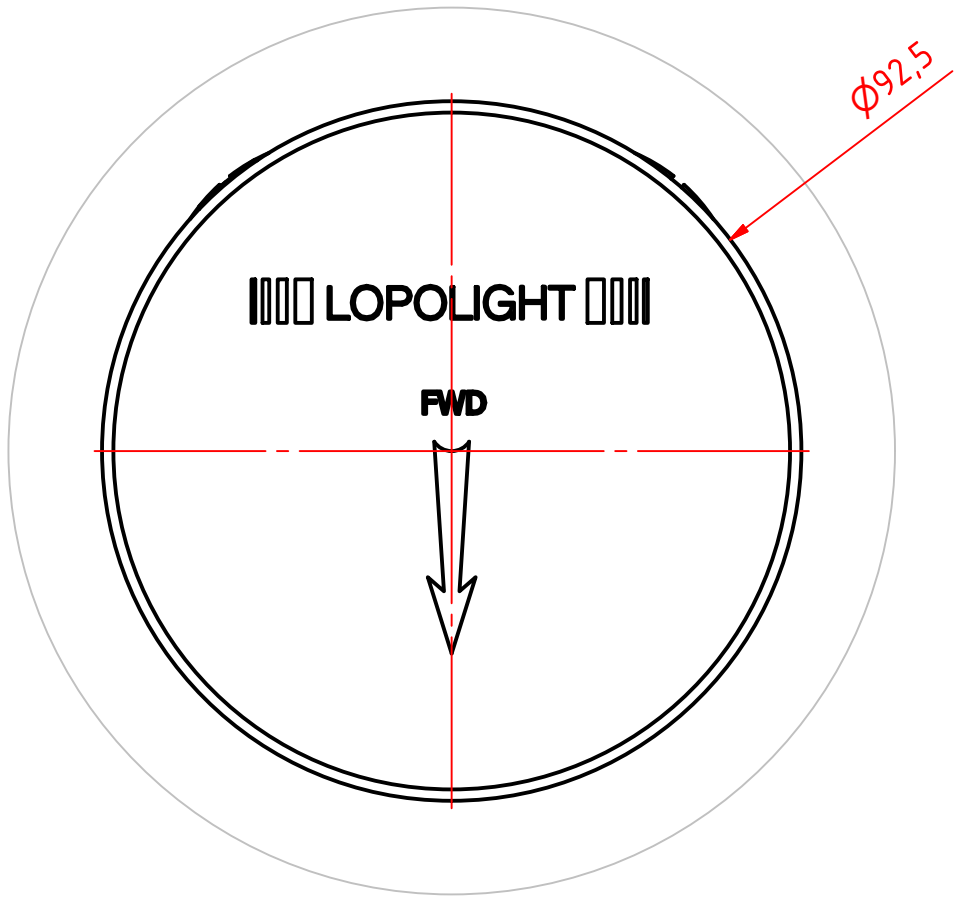

B (1 : 1)

$\phi 81,6$

Mounting Hole
M6x1 - 10,0mm DEEP

300-112, 3nm, 360 Deg. White, 400-034
Promount, Cable Down.

DRAWING NO.:	REV. NO.:	SIZE:	DRAWN BY:
300-112 CS	0	A3	Pauls Parallels
SCALE:	TOLERANCES:	REVIEWED BY:	CREATION DATE:
1:1	DS/ISO 2768-f	JM	25-09-2014

MATERIAL DESCRIPTION:
Alu EN 6082, Acrylic, PE (20µ) Silver anodized according to EN ISO 7599 (50µ) Black anodized according to MIL-A 8625F

This Drawing, and the information within, is the property of Lopolight ApS and may not be used in any form without express permission there from. Lopolight reserves the right to change this drawing and assumes no liability for the information communicated herein. Use of dimensions and other information in this drawing is at the users own risk.

Lopolight ApS
Ved Klaedebo 12
DK-2970, Hoersholm
Denmark

Tel:(+45) 32 48 50 30 Fax:(+45) 32 48 50 32
info@lopolight.com

50MM AT A3