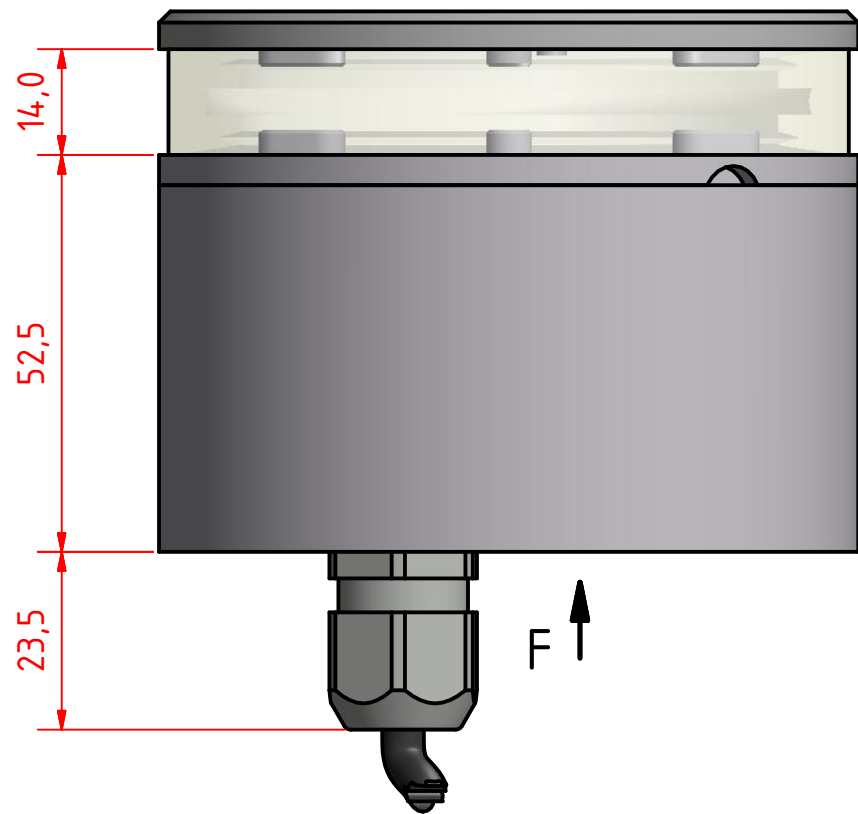

Tel:(+45) 32 48 50 30 Fax:(+45) 32 48 50 32
 info@lopolight.com

360 Degree White

50MM AT A3

F (1 : 1)

Mounting Hole
M6x1 - 8,0mm DEEP

300-112, 3nm, 360 Deg. White, 400-035
Promount, Cable Down.

DRAWING NO.:	REV. NO.:	SIZE:	DRAWN BY:
300-112 FS	0	A3	Pauls Parallels
SCALE:	TOLERANCES:	REVIEWED BY:	CREATION DATE:
1:1	DS/ISO 2768-f		25-09-2014
MATERIAL DESCRIPTION:		(20µ) Silver anodized according to EN ISO 7599 (50µ) Black anodized according to MIL-A 8625F	
Alu EN 6082, Acrylic.			