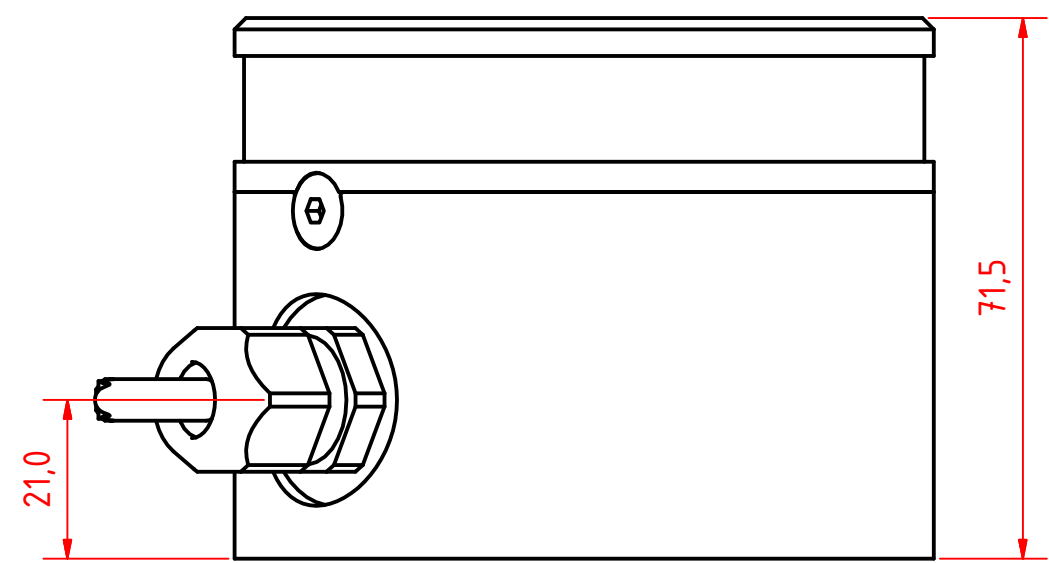

A B C D E F G H I J

1 2 3 4 5 6 7 8

A ↑

A (1:1)

300-112, 3nm, 360 Deg. White, 400-034
Promount, Cable Side.

DRAWING NO.: 300-112 BS	REV. NO.: 0	SIZE: A3	DRAWN BY: Pauls Parallels
SCALE: 1:1	TOLERANCES: DS/ISO 2768-f	REVIEWED BY: JM	CREATION DATE: 25-09-2014
MATERIAL DESCRIPTION: Alu EN 6082, Acrylic.			
<small>(20µ) Silver anodized according to EN ISO 7599 (50µ) Black anodized according to MIL-A 8625F</small>			
<small>This Drawing, and the information within, is the property of Lopolight ApS and may not be used in any form without express permission there from. Lopolight reserves the right to change this drawing and assumes no liability for the information communicated herein. Use of dimensions and other information in this drawing is at the users own risk.</small>			