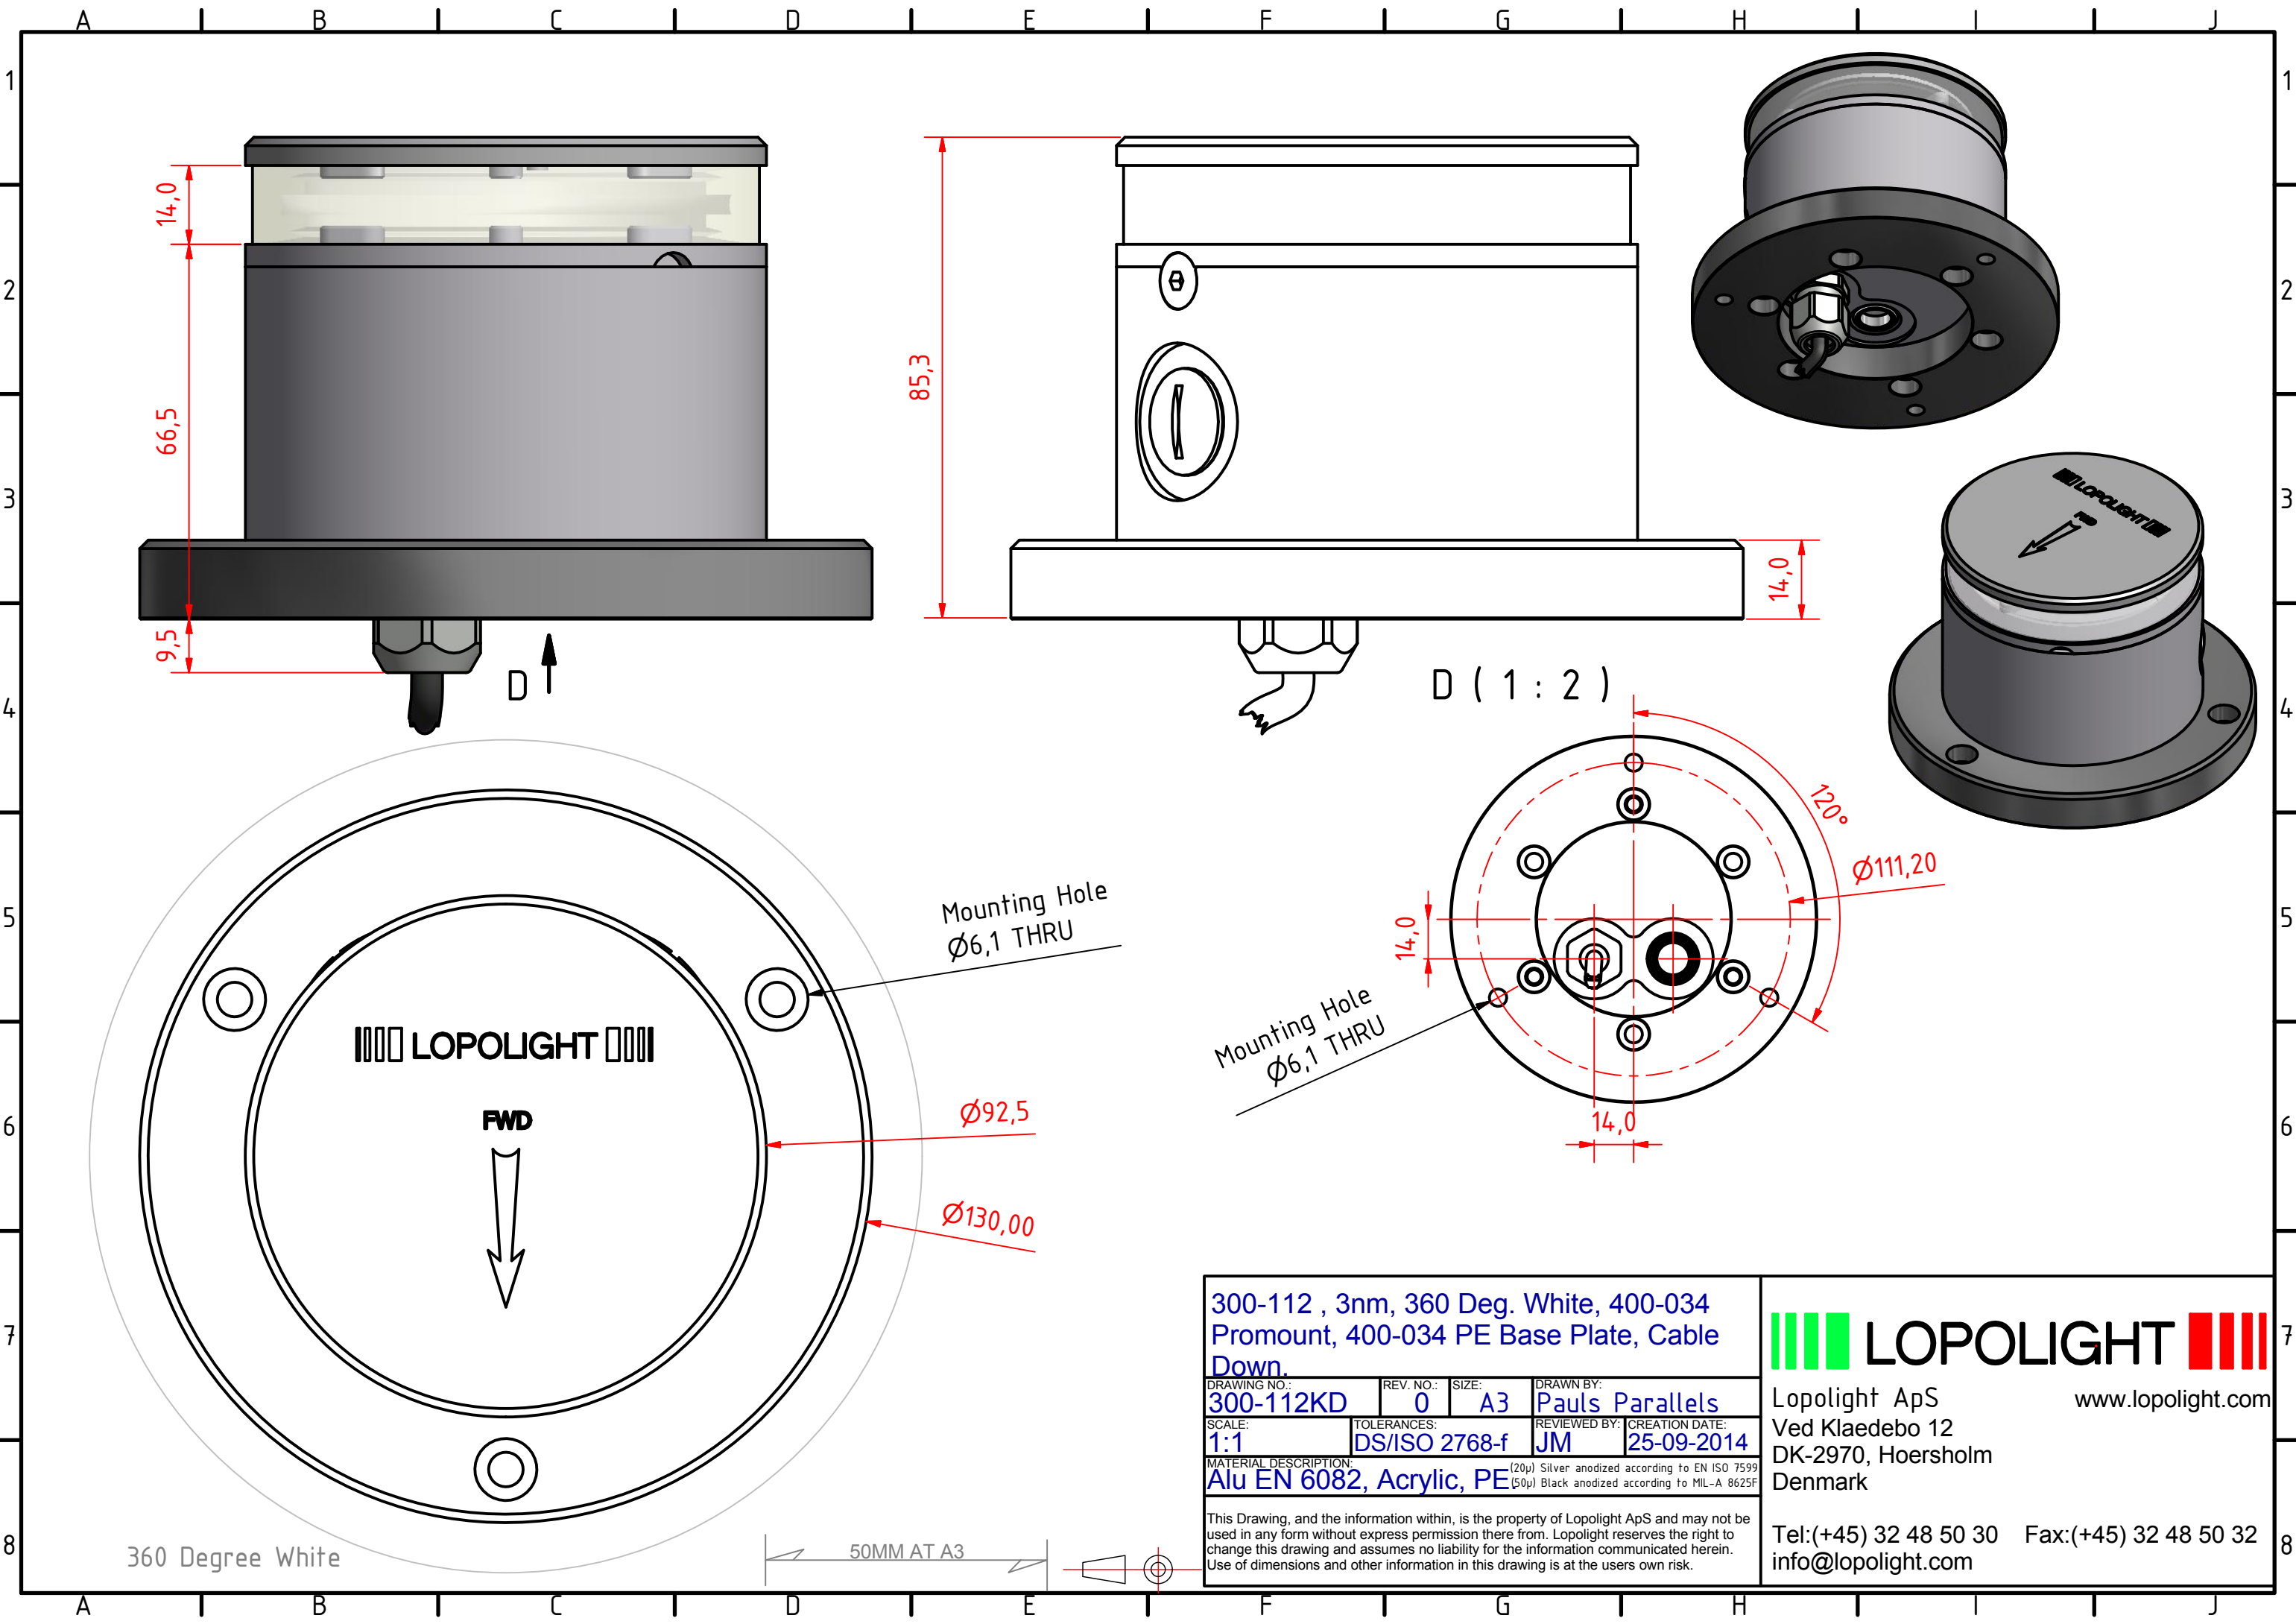

300-112 , 3nm, 360 Deg. White, 400-034
Promount, 400-034 PE Base Plate, Cable
Down.

DRAWING NO.:	REV. NO.:	SIZE:	DRAWN BY:
300-112KD	0	A3	Pauls Parallels
SCALE:	TOLERANCES:	REVIEWED BY:	CREATION DATE:
1:1	DS/ISO 2768-f	JM	25-09-2014

MATERIAL DESCRIPTION:
(20µ) Silver anodized according to EN ISO 7599
(50µ) Black anodized according to MIL-A 8625F
Alu EN 6082, Acrylic, PE

LOPOLIGHT

Lopolight ApS
Ved Klaedebo 12
DK-2970, Hoersholm
Denmark

www.lopolight.com

This Drawing, and the information within, is the property of Lopelight ApS and may not be used in any form without express permission there from. Lopelight reserves the right to change this drawing and assumes no liability for the information communicated herein. Use of dimensions and other information in this drawing is at the users own risk.

Tel:(+45) 32 48 50 30 Fax:(+45) 32 48 50 32
info@lopolight.com

360 Degree White

50MM AT A3