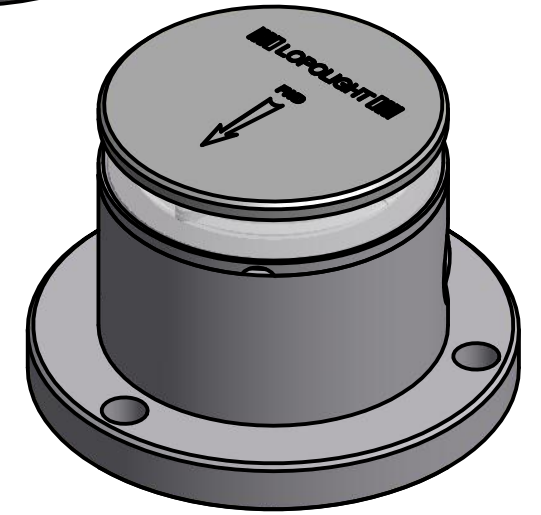

White 360

C (1 : 2)

Mounting Hole
Ø6,1 THRU

Ø92,5

Ø130,00

Mounting Hole
Ø6,1 THRU

Ø111,20

120°

300-112, 3nm, 360 Deg. White, 400-034			
Promount,400-404 PE Base Plate, Cable Side.			
DRAWING NO.:	REV. NO.:	SIZE:	DRAWN BY:
300-112 DS	0	A3	Pauls Parallels
SCALE:	TOLERANCES:	REVIEWED BY:	CREATION DATE:
1:1	DS/ISO 2768-f		25-09-2014
MATERIAL DESCRIPTION:			
Alu EN 6082, Acrylic, PE		(20µ) Silver anodized according to EN ISO 7599 (50µ) Black anodized according to MIL-A 8625F	
This Drawing, and the information within, is the property of Lopolight ApS and may not be used in any form without express permission there from. Lopolight reserves the right to change this drawing and assumes no liability for the information communicated herein. Use of dimensions and other information in this drawing is at the users own risk.			

LOPOLIGHT

Lopolight ApS
Ved Klaedebo 12
DK-2970, Hoersholm
Denmark

www.lopolight.com

Tel:(+45) 32 48 50 30 Fax:(+45) 32 48 50 32
info@lopolight.com

50MM AT A3