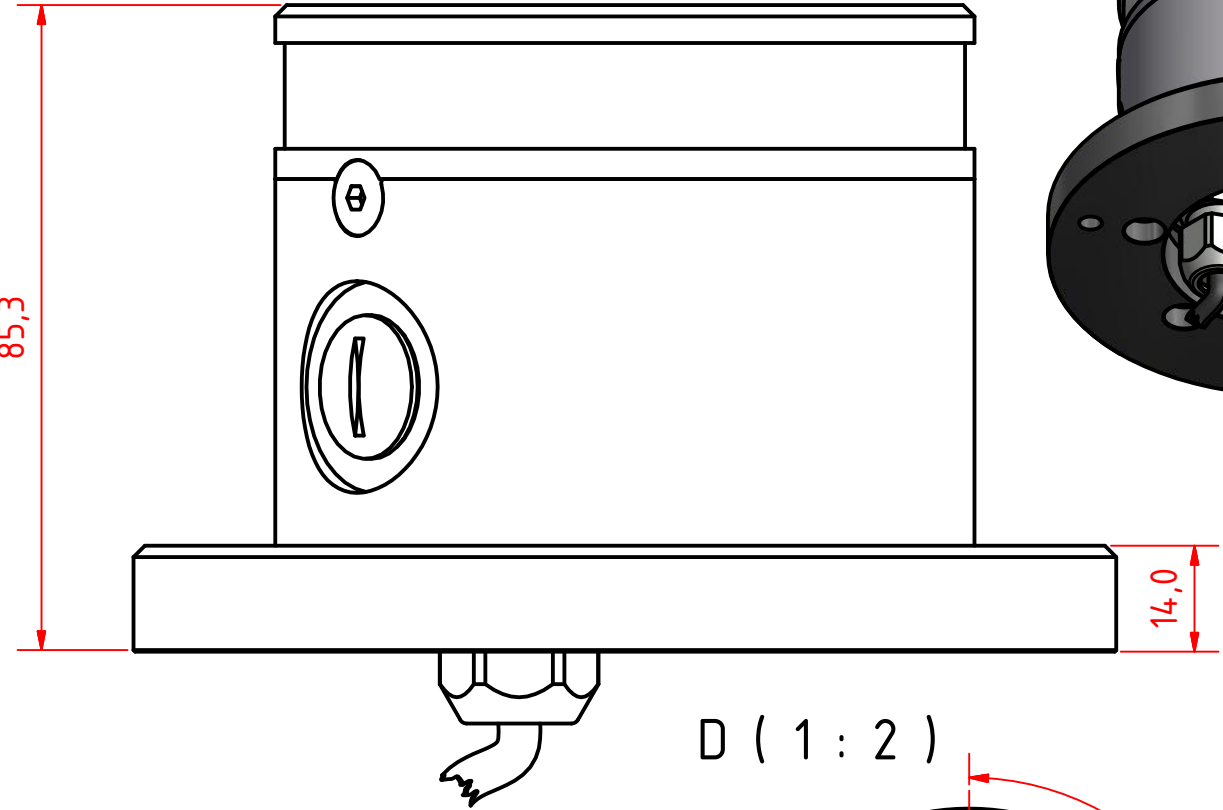

300-112 , 3nm, 360 Deg. White, 400-034
Promount, 400-034 PE Base Plate, Cable
Down.

DRAWING NO.:	REV. NO.:	SIZE:	DRAWN BY:
300-112KD	0	A3	Pauls Parallels
SCALE:	TOLERANCES:	REVIEWED BY:	CREATION DATE:
1:1	DS/ISO 2768-f	JM	25-09-2014

MATERIAL DESCRIPTION:
(20µ) Silver anodized according to EN ISO 7599
(50µ) Black anodized according to MIL-A 8625F
Alu EN 6082, Acrylic, PE

LOPOLIGHT

Lopolight ApS
Ved Klaedebo 12
DK-2970, Hoersholm
Denmark

www.lopolight.com

This Drawing, and the information within, is the property of Lopelight ApS and may not be used in any form without express permission there from. Lopelight reserves the right to change this drawing and assumes no liability for the information communicated herein. Use of dimensions and other information in this drawing is at the users own risk.

Tel:(+45) 32 48 50 30 Fax:(+45) 32 48 50 32
info@lopolight.com

360 Degree White

50MM AT A3