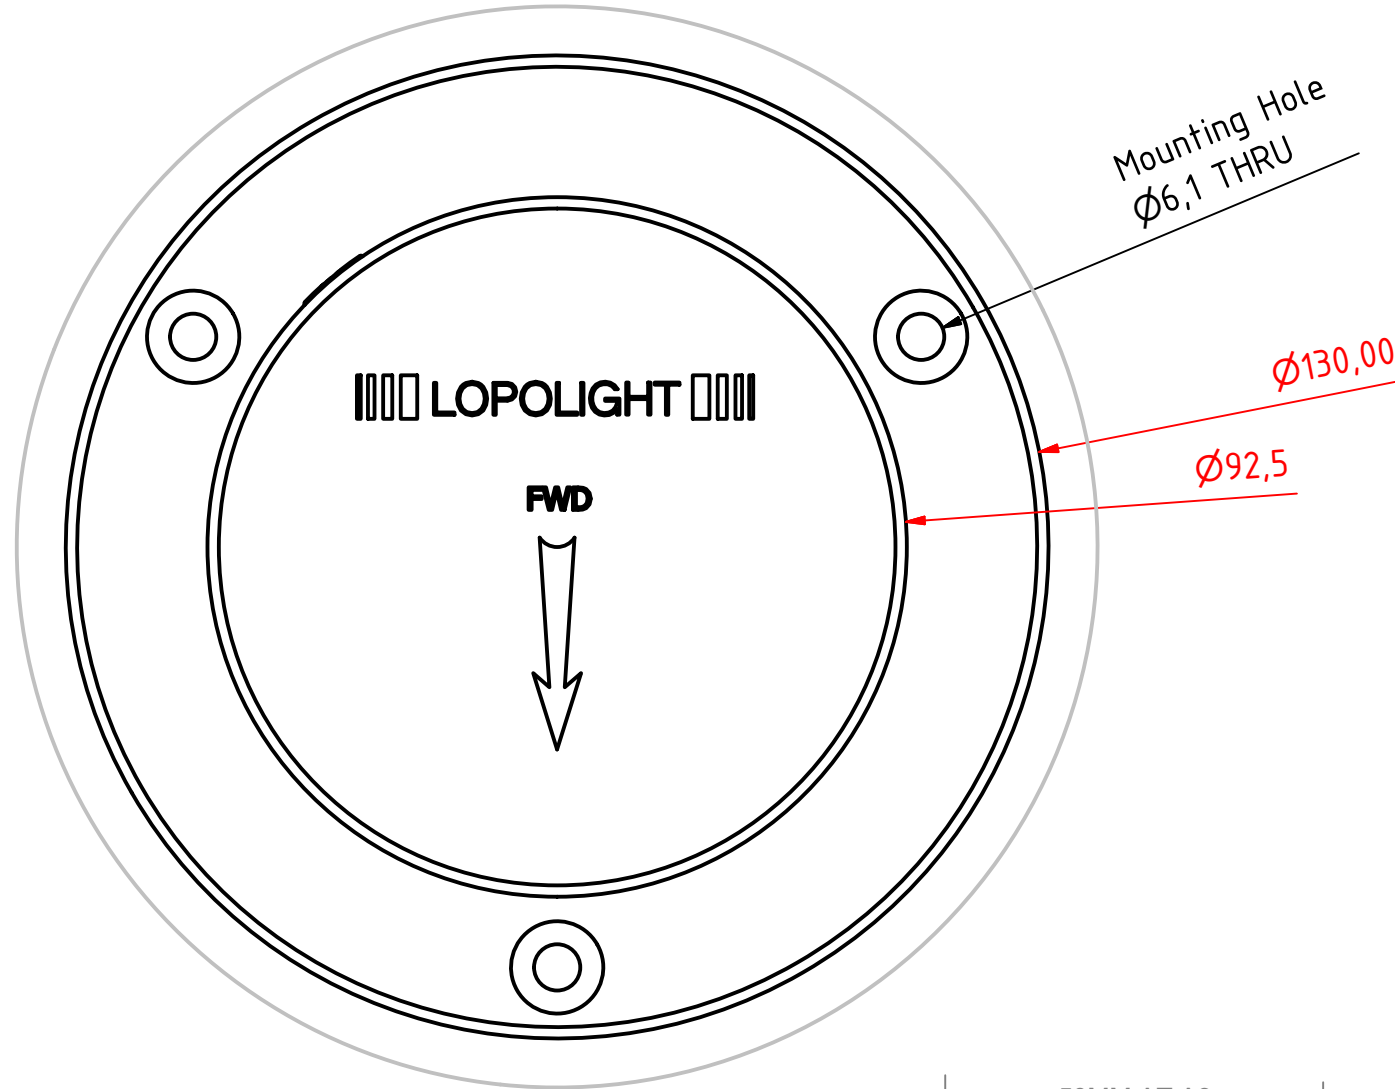

A B C D E F G H I J

1 2 3 4 5 6 7 8

A ↑

A (1:1)

300-112, 3nm, 360 Deg. White, 400-034
Promount, Cable Side.

DRAWING NO.: 300-112 BS	REV. NO.: 0	SIZE: A3	DRAWN BY: Pauls Parallels
SCALE: 1:1	TOLERANCES: DS/ISO 2768-f	REVIEWED BY: JM	CREATION DATE: 25-09-2014
MATERIAL DESCRIPTION: Alu EN 6082, Acrylic.			
<small>(20µ) Silver anodized according to EN ISO 7599 (50µ) Black anodized according to MIL-A 8625F</small>			
<small>This Drawing, and the information within, is the property of Lopolight ApS and may not be used in any form without express permission there from. Lopolight reserves the right to change this drawing and assumes no liability for the information communicated herein. Use of dimensions and other information in this drawing is at the users own risk.</small>			

Tel:(+45) 32 48 50 30 Fax:(+45) 32 48 50 32
 info@lopolight.com

360 Degree White

50MM AT A3

F (1 : 1)

Mounting Hole
M6x1 - 8,0mm DEEP

300-112, 3nm, 360 Deg. White, 400-035
Promount, Cable Down.

DRAWING NO.:	REV. NO.:	SIZE:	DRAWN BY:
300-112 FS	0	A3	Pauls Parallels
SCALE:	TOLERANCES:	REVIEWED BY:	CREATION DATE:
1:1	DS/ISO 2768-f		25-09-2014
MATERIAL DESCRIPTION:		(20µ) Silver anodized according to EN ISO 7599 (50µ) Black anodized according to MIL-A 8625F	
Alu EN 6082, Acrylic.			

White 360

G (1 : 2)

300-112, 3nm, 360 Deg. White, 400-035
Promount, 400-401 PE Base Plate, Cable
Down.

DRAWING NO.:	REV. NO.:	SIZE:	DRAWN BY:
300-112 GS	0	A3	Pauls Parallels
SCALE:	TOLERANCES:	REVIEWED BY:	CREATION DATE:
1:1	DS/ISO 2768-f		25-09-2014