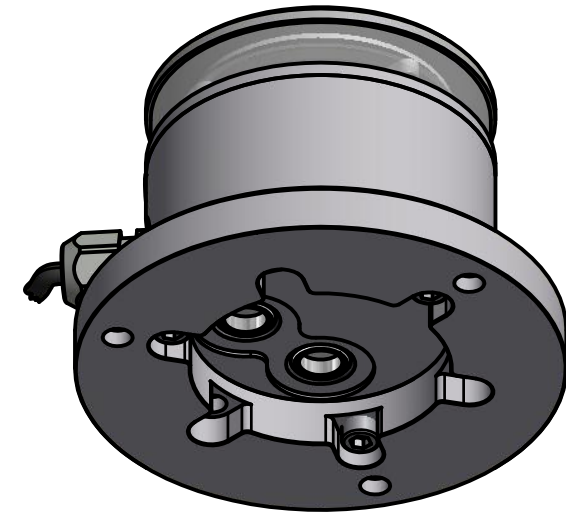

White 360

C (1 : 2)

Mounting Hole
Ø6,1 THRU

Ø92,5

Ø130,00

Mounting Hole
Ø6,1 THRU

Ø111,20

120°

300-112, 3nm, 360 Deg. White, 400-034			
Promount,400-404 PE Base Plate, Cable Side.			
DRAWING NO.:	REV. NO.:	SIZE:	DRAWN BY:
300-112 DS	0	A3	Pauls Parallels
SCALE:	TOLERANCES:	REVIEWED BY:	CREATION DATE:
1:1	DS/ISO 2768-f		25-09-2014
MATERIAL DESCRIPTION:			
Alu EN 6082, Acrylic, PE		(20µ) Silver anodized according to EN ISO 7599 (50µ) Black anodized according to MIL-A 8625F	
This Drawing, and the information within, is the property of Lopolight ApS and may not be used in any form without express permission there from. Lopolight reserves the right to change this drawing and assumes no liability for the information communicated herein. Use of dimensions and other information in this drawing is at the users own risk.			

LOPOLIGHT

Lopolight ApS
Ved Klaedebo 12
DK-2970, Hoersholm
Denmark

www.lopolight.com

Tel:(+45) 32 48 50 30 Fax:(+45) 32 48 50 32
info@lopolight.com

50MM AT A3