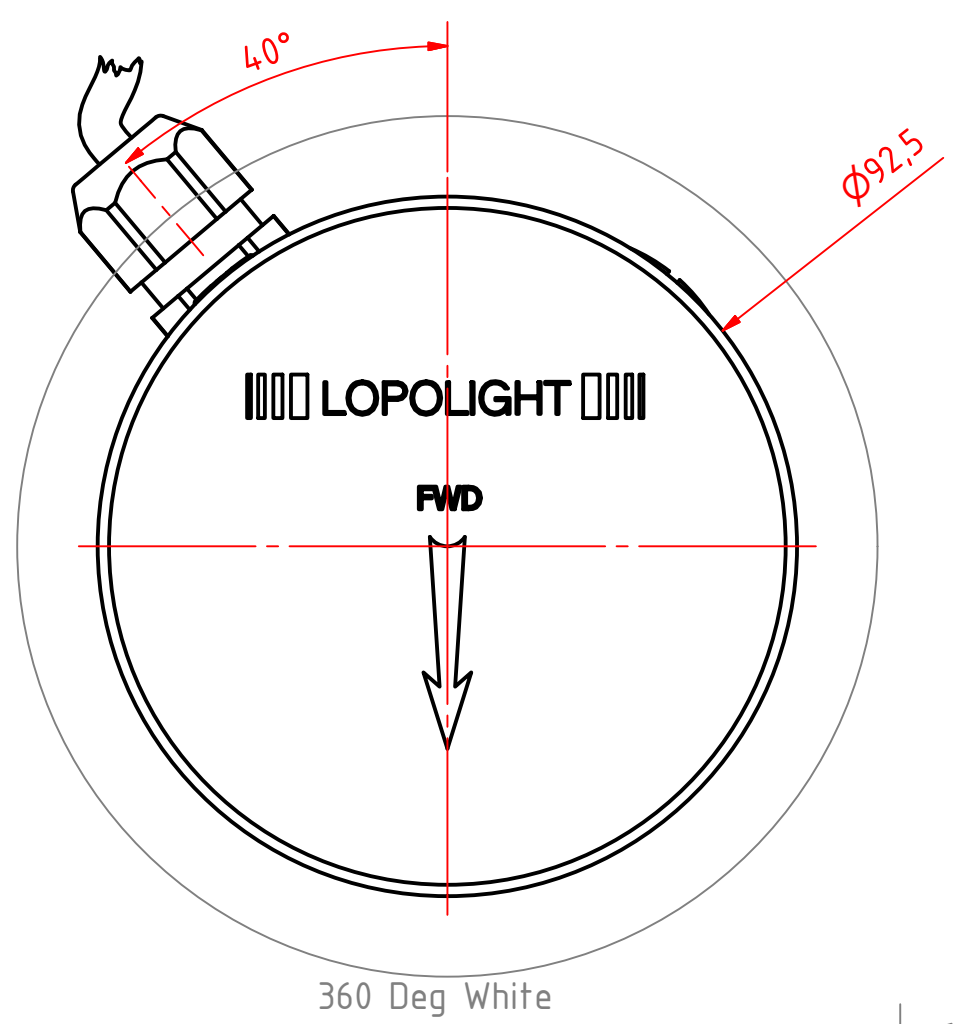

A B C D E F G H I J

1 2 3 4 5 6 7 8

A ↑

A (1:1)

300-112, 3nm, 360 Deg. White, 400-034
Promount, Cable Side.

DRAWING NO.: 300-112 BS	REV. NO.: 0	SIZE: A3	DRAWN BY: Pauls Parallels
SCALE: 1:1	TOLERANCES: DS/ISO 2768-f	REVIEWED BY: JM	CREATION DATE: 25-09-2014
MATERIAL DESCRIPTION: Alu EN 6082, Acrylic.			
<small>(20µ) Silver anodized according to EN ISO 7599 (50µ) Black anodized according to MIL-A 8625F</small>			
<small>This Drawing, and the information within, is the property of Lopolight ApS and may not be used in any form without express permission there from. Lopolight reserves the right to change this drawing and assumes no liability for the information communicated herein. Use of dimensions and other information in this drawing is at the users own risk.</small>			

Mounting Hole
Ø6,1 THRU

Ø111,20

120°

300-112, 3nm, 360 Deg. White, 400-034			
Promount,400-404 PE Base Plate, Cable Side.			
DRAWING NO.:	REV. NO.:	SIZE:	DRAWN BY:
300-112 DS	0	A3	Pauls Parallels
SCALE:	TOLERANCES:	REVIEWED BY:	CREATION DATE:
1:1	DS/ISO 2768-f		25-09-2014
MATERIAL DESCRIPTION:			
Alu EN 6082, Acrylic, PE		(20µ) Silver anodized according to EN ISO 7599 (50µ) Black anodized according to MIL-A 8625F	
This Drawing, and the information within, is the property of Lopolight ApS and may not be used in any form without express permission there from. Lopolight reserves the right to change this drawing and assumes no liability for the information communicated herein. Use of dimensions and other information in this drawing is at the users own risk.			