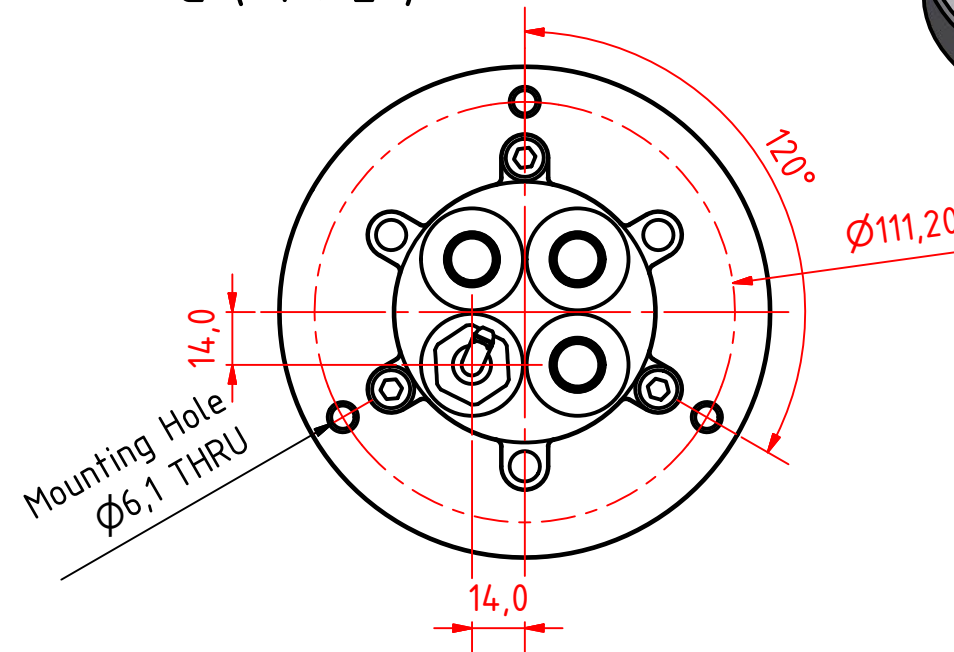

Tel:(+45) 32 48 50 30 Fax:(+45) 32 48 50 32
 info@lopolight.com

360 Degree White

50MM AT A3

F (1 : 1)

Mounting Hole
M6x1 - 8,0mm DEEP

300-112, 3nm, 360 Deg. White, 400-035
Promount, Cable Down.

DRAWING NO.:	REV. NO.:	SIZE:	DRAWN BY:
300-112 FS	0	A3	Pauls Parallels
SCALE:	TOLERANCES:	REVIEWED BY:	CREATION DATE:
1:1	DS/ISO 2768-f		25-09-2014
MATERIAL DESCRIPTION:		(20µ) Silver anodized according to EN ISO 7599 (50µ) Black anodized according to MIL-A 8625F	
Alu EN 6082, Acrylic.			

White 360

G (1 : 2)

300-112, 3nm, 360 Deg. White, 400-035
Promount, 400-401 PE Base Plate, Cable
Down.

DRAWING NO.:	REV. NO.:	SIZE:	DRAWN BY:
300-112 GS	0	A3	Pauls Parallels
SCALE:	TOLERANCES:	REVIEWED BY:	CREATION DATE:
1:1	DS/ISO 2768-f		25-09-2014