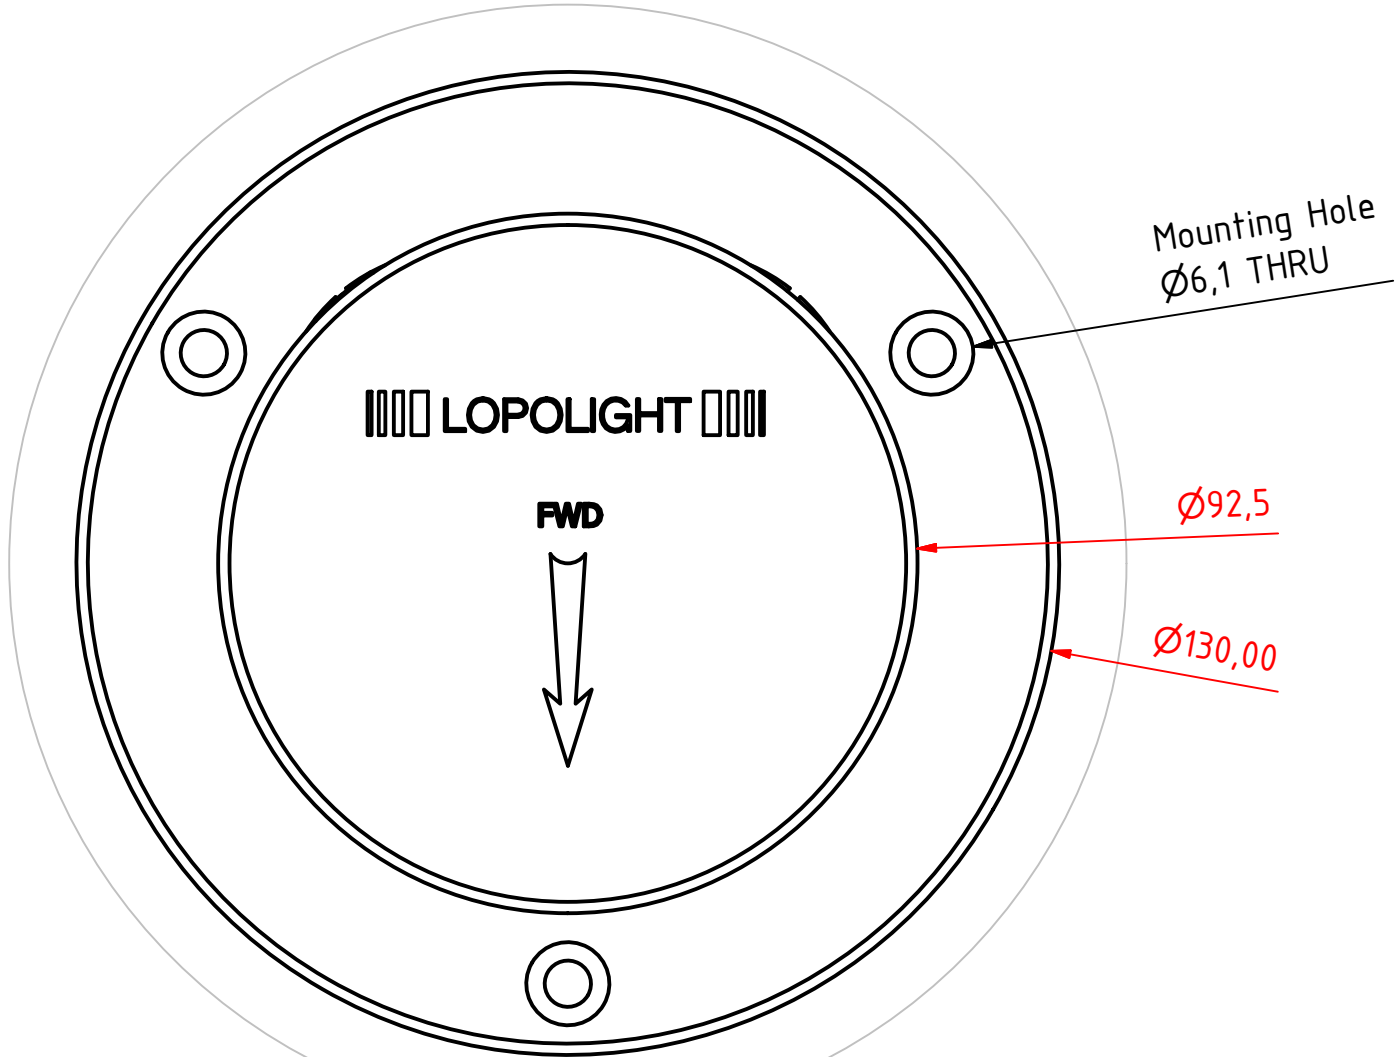

300-112 , 3nm, 360 Deg. White, 400-034
Promount, 400-034 PE Base Plate, Cable
Down.

DRAWING NO.:	REV. NO.:	SIZE:	DRAWN BY:
300-112KD	0	A3	Pauls Parallels
SCALE:	TOLERANCES:	REVIEWED BY:	CREATION DATE:
1:1	DS/ISO 2768-f	JM	25-09-2014

MATERIAL DESCRIPTION:
(20µ) Silver anodized according to EN ISO 7599
(50µ) Black anodized according to MIL-A 8625F
Alu EN 6082, Acrylic, PE

LOPOLIGHT

Lopolight ApS
Ved Klaedebo 12
DK-2970, Hoersholm
Denmark

www.lopolight.com

This Drawing, and the information within, is the property of Lopelight ApS and may not be used in any form without express permission there from. Lopelight reserves the right to change this drawing and assumes no liability for the information communicated herein. Use of dimensions and other information in this drawing is at the users own risk.

Tel:(+45) 32 48 50 30 Fax:(+45) 32 48 50 32
info@lopolight.com

360 Degree White

50MM AT A3