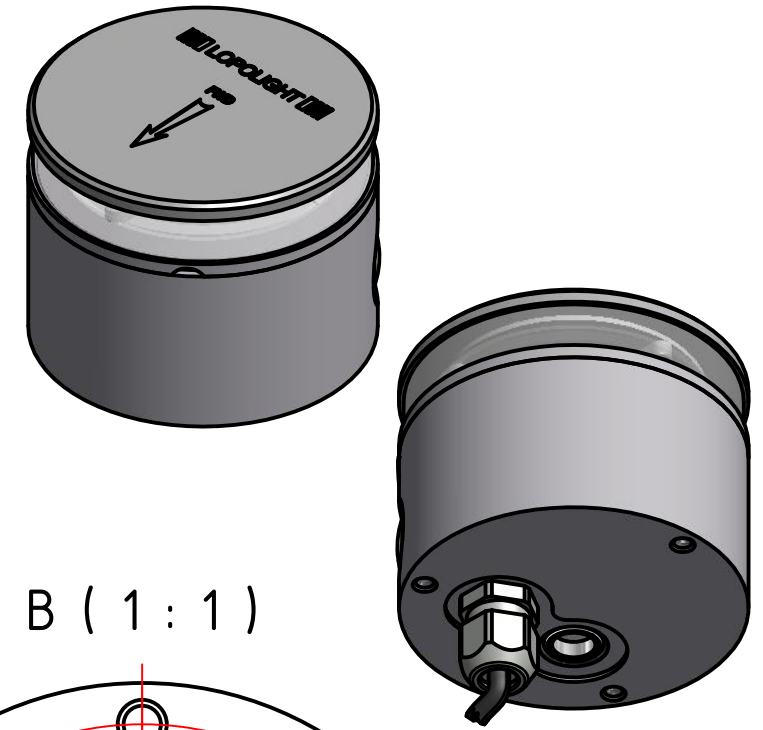

B (1 : 1)

$\phi 81,6$

Mounting Hole
M6x1 - 10,0mm DEEP

300-112, 3nm, 360 Deg. White, 400-034
Promount, Cable Down.

DRAWING NO.:	REV. NO.:	SIZE:	DRAWN BY:
300-112 CS	0	A3	Pauls Parallels
SCALE:	TOLERANCES:	REVIEWED BY:	CREATION DATE:
1:1	DS/ISO 2768-f	JM	25-09-2014

MATERIAL DESCRIPTION:
Alu EN 6082, Acrylic, PE (20µ) Silver anodized according to EN ISO 7599 (50µ) Black anodized according to MIL-A 8625F

This Drawing, and the information within, is the property of Lopolight ApS and may not be used in any form without express permission there from. Lopolight reserves the right to change this drawing and assumes no liability for the information communicated herein. Use of dimensions and other information in this drawing is at the users own risk.

Lopolight ApS
Ved Klaedebo 12
DK-2970, Hoersholm
Denmark

Tel:(+45) 32 48 50 30 Fax:(+45) 32 48 50 32
info@lopolight.com

50MM AT A3