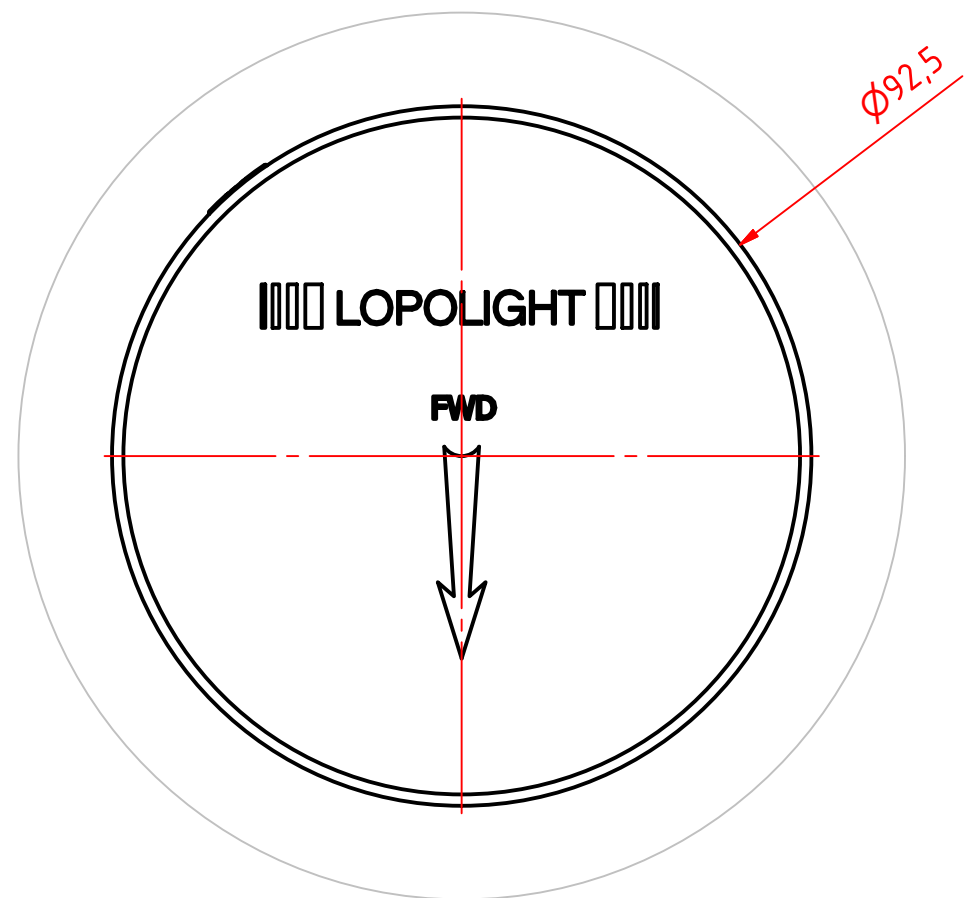

A B C D E F G H I J

1 2 3 4 5 6 7 8

A ↑

A (1:1)

300-112, 3nm, 360 Deg. White, 400-034
Promount, Cable Side.

DRAWING NO.: 300-112 BS	REV. NO.: 0	SIZE: A3	DRAWN BY: Pauls Parallels
SCALE: 1:1	TOLERANCES: DS/ISO 2768-f	REVIEWED BY: JM	CREATION DATE: 25-09-2014
MATERIAL DESCRIPTION: Alu EN 6082, Acrylic.			
<small>(20µ) Silver anodized according to EN ISO 7599 (50µ) Black anodized according to MIL-A 8625F</small>			
<small>This Drawing, and the information within, is the property of Lopolight ApS and may not be used in any form without express permission there from. Lopolight reserves the right to change this drawing and assumes no liability for the information communicated herein. Use of dimensions and other information in this drawing is at the users own risk.</small>			

Tel:(+45) 32 48 50 30 Fax:(+45) 32 48 50 32
 info@lopolight.com

360 Degree White

50MM AT A3

F (1 : 1)

Mounting Hole
M6x1 - 8,0mm DEEP

300-112, 3nm, 360 Deg. White, 400-035
Promount, Cable Down.

DRAWING NO.:	REV. NO.:	SIZE:	DRAWN BY:
300-112 FS	0	A3	Pauls Parallels
SCALE:	TOLERANCES:	REVIEWED BY:	CREATION DATE:
1:1	DS/ISO 2768-f		25-09-2014
MATERIAL DESCRIPTION:		(20µ) Silver anodized according to EN ISO 7599 (50µ) Black anodized according to MIL-A 8625F	
Alu EN 6082, Acrylic.			