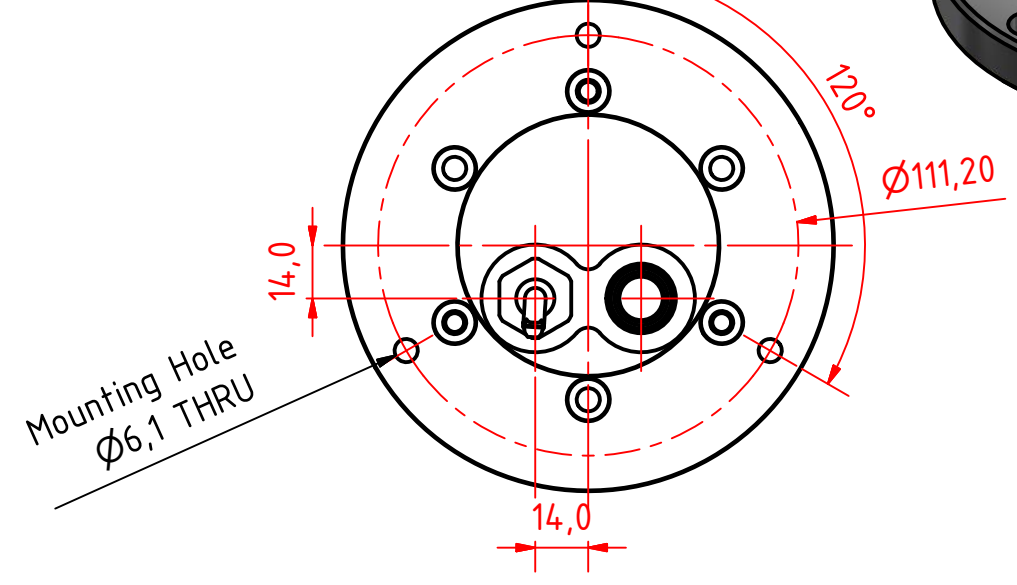

300-112 , 3nm, 360 Deg. White, 400-034
Promount, 400-034 PE Base Plate, Cable
Down.

DRAWING NO.:	REV. NO.:	SIZE:	DRAWN BY:
300-112KD	0	A3	Pauls Parallels
SCALE:	TOLERANCES:	REVIEWED BY:	CREATION DATE:
1:1	DS/ISO 2768-f	JM	25-09-2014

MATERIAL DESCRIPTION:
(20µ) Silver anodized according to EN ISO 7599
(50µ) Black anodized according to MIL-A 8625F
Alu EN 6082, Acrylic, PE

LOPOLIGHT

Lopolight ApS
Ved Klaedebo 12
DK-2970, Hoersholm
Denmark

www.lopolight.com

This Drawing, and the information within, is the property of Lopelight ApS and may not be used in any form without express permission there from. Lopelight reserves the right to change this drawing and assumes no liability for the information communicated herein. Use of dimensions and other information in this drawing is at the users own risk.

Tel:(+45) 32 48 50 30 Fax:(+45) 32 48 50 32
info@lopolight.com

360 Degree White

50MM AT A3