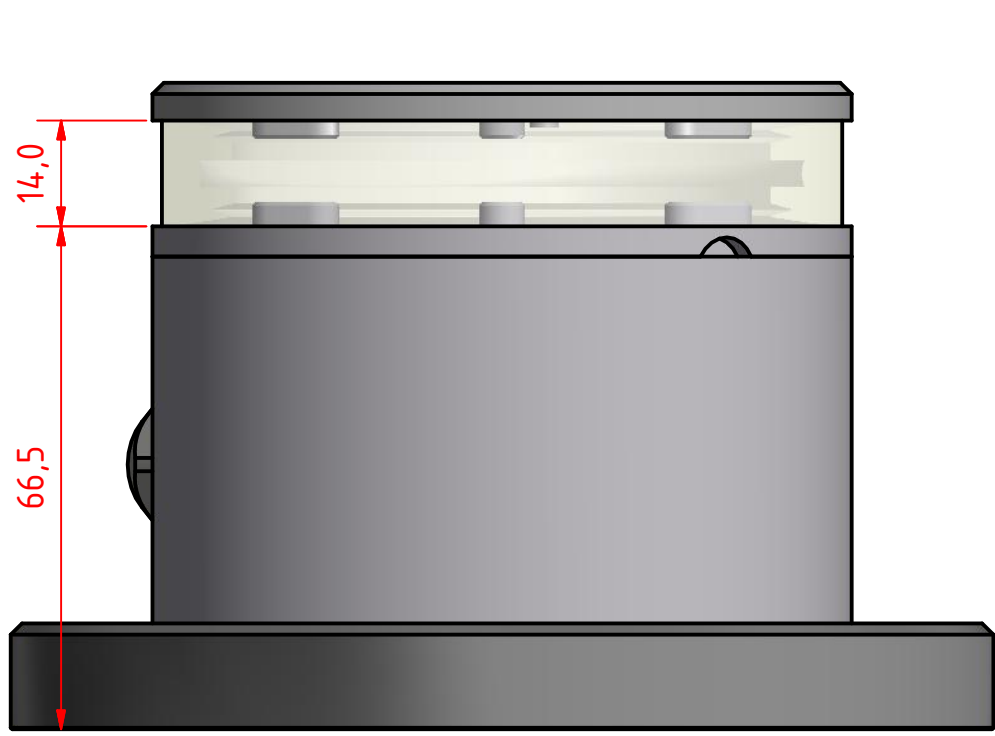

White 360

C (1 : 2)

Mounting Hole
Ø6,1 THRU

Ø92,5

Ø130,00

Mounting Hole
Ø6,1 THRU

Ø111,20

120°

300-112, 3nm, 360 Deg. White, 400-034			
Promount,400-404 PE Base Plate, Cable Side.			
DRAWING NO.:	REV. NO.:	SIZE:	DRAWN BY:
300-112 DS	0	A3	Pauls Parallels
SCALE:	TOLERANCES:	REVIEWED BY:	CREATION DATE:
1:1	DS/ISO 2768-f		25-09-2014
MATERIAL DESCRIPTION:			
Alu EN 6082, Acrylic, PE		(20µ) Silver anodized according to EN ISO 7599 (50µ) Black anodized according to MIL-A 8625F	
This Drawing, and the information within, is the property of Lopolight ApS and may not be used in any form without express permission there from. Lopolight reserves the right to change this drawing and assumes no liability for the information communicated herein. Use of dimensions and other information in this drawing is at the users own risk.			

LOPOLIGHT

Lopolight ApS
Ved Klaedebo 12
DK-2970, Hoersholm
Denmark

www.lopolight.com

Tel:(+45) 32 48 50 30 Fax:(+45) 32 48 50 32
info@lopolight.com

50MM AT A3