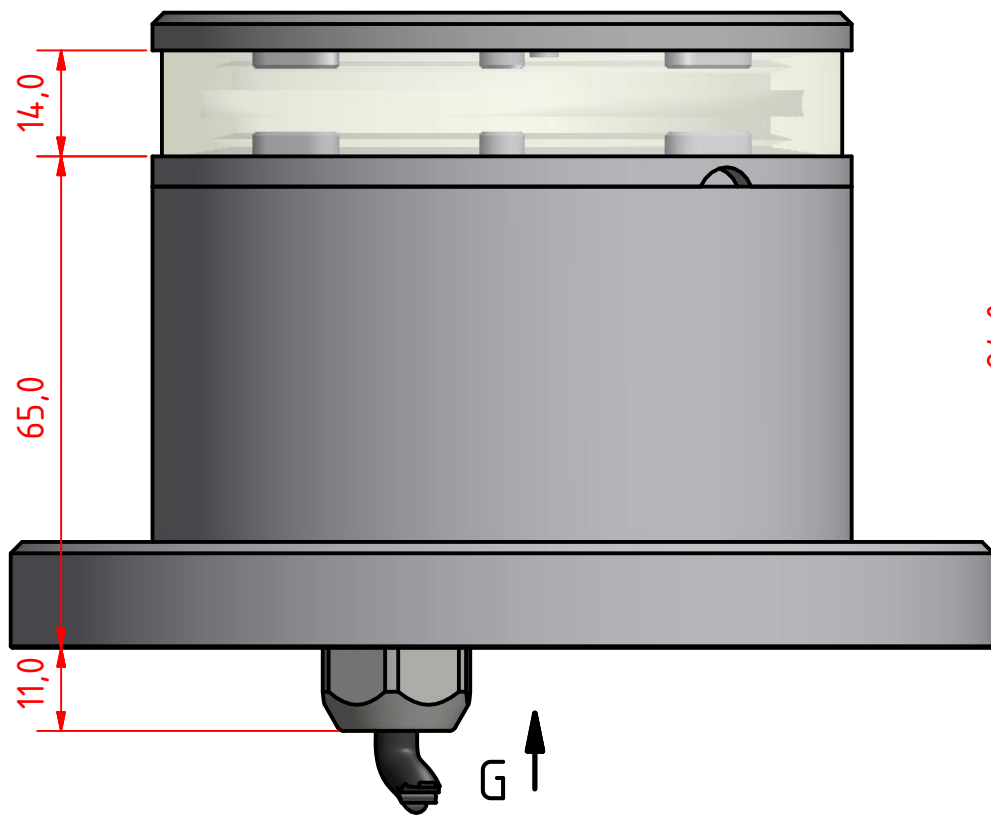

White 360

G (1 : 2)

300-112, 3nm, 360 Deg. White, 400-035
Promount, 400-401 PE Base Plate, Cable
Down.

DRAWING NO.:	REV. NO.:	SIZE:	DRAWN BY:
300-112 GS	0	A3	Pauls Parallels
SCALE:	TOLERANCES:	REVIEWED BY:	CREATION DATE:
1:1	DS/ISO 2768-f		25-09-2014

MATERIAL DESCRIPTION: (20µ) Silver anodized according to EN ISO 7599 (50µ) Black anodized according to MIL-A 8625F
Alu EN 6082, Acrylic.

This Drawing, and the information within, is the property of Lopolight ApS and may not be used in any form without express permission there from. Lopolight reserves the right to change this drawing and assumes no liability for the information communicated herein. Use of dimensions and other information in this drawing is at the users own risk.

Lopolight ApS
Ved Klaedebo 12
DK-2970, Hoersholm
Denmark

Tel:(+45) 32 48 50 30 Fax:(+45) 32 48 50 32
info@lopolight.com

50MM AT A3