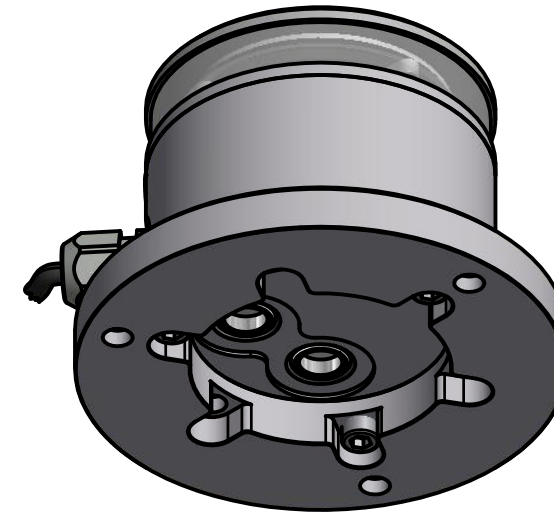

300-112, 3nm, 360 Deg. White, 400-035
Promount, 400-401 PE Base Plate, Cable
Down.

DRAWING NO.:	REV. NO.:	SIZE:	DRAWN BY:
300-112 GS	0	A3	Pauls Parallels
SCALE:	TOLERANCES:	REVIEWED BY:	CREATION DATE:
1:1	DS/ISO 2768-f		25-09-2014

MATERIAL DESCRIPTION: (20µ) Silver anodized according to EN ISO 7599 (50µ) Black anodized according to MIL-A 8625F
Alu EN 6082, Acrylic.

This Drawing, and the information within, is the property of Lopolight ApS and may not be used in any form without express permission there from. Lopolight reserves the right to change this drawing and assumes no liability for the information communicated herein. Use of dimensions and other information in this drawing is at the users own risk.

Lopolight ApS
Ved Klaedebo 12
DK-2970, Hoersholm
Denmark

Tel:(+45) 32 48 50 30 Fax:(+45) 32 48 50 32
info@lopolight.com

50MM AT A3