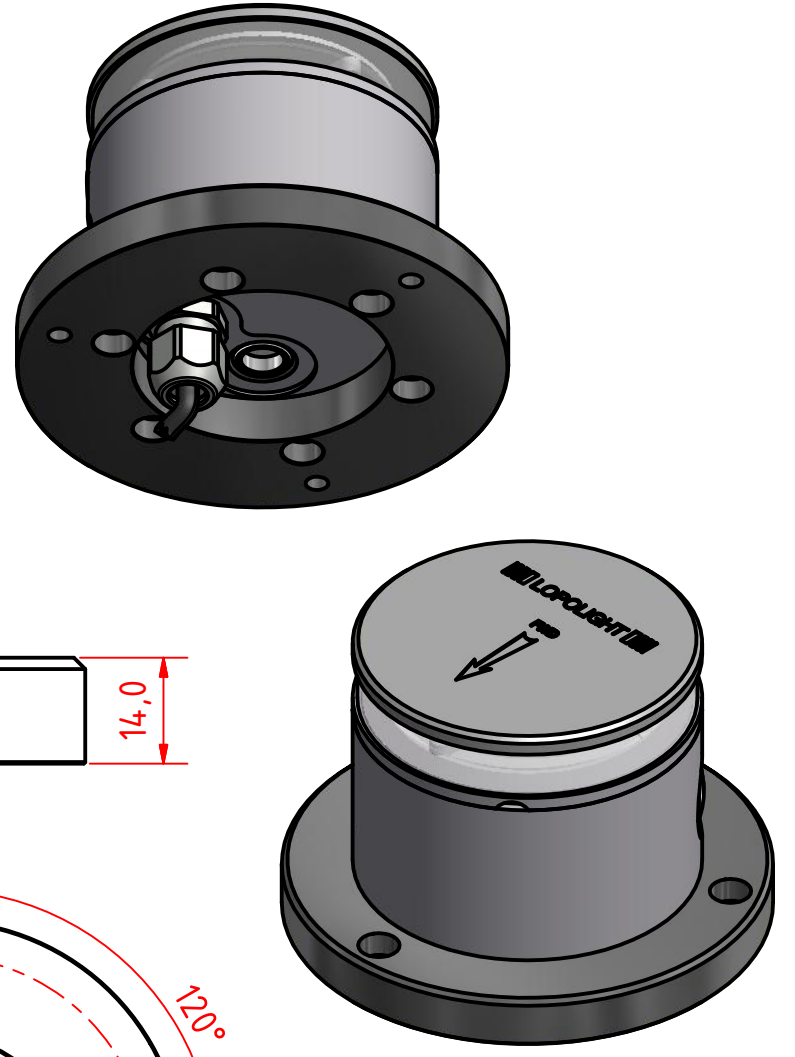

300-112 , 3nm, 360 Deg. White, 400-034
Promount, 400-034 PE Base Plate, Cable
Down.

DRAWING NO.:	REV. NO.:	SIZE:	DRAWN BY:
300-112KD	0	A3	Pauls Parallels
SCALE:	TOLERANCES:	REVIEWED BY:	CREATION DATE:
1:1	DS/ISO 2768-f	JM	25-09-2014

MATERIAL DESCRIPTION:
(20µ) Silver anodized according to EN ISO 7599
(50µ) Black anodized according to MIL-A 8625F
Alu EN 6082, Acrylic, PE

LOPOLIGHT

Lopolight ApS
Ved Klaedebo 12
DK-2970, Hoersholm
Denmark

www.lopolight.com

This Drawing, and the information within, is the property of Lopelight ApS and may not be used in any form without express permission there from. Lopelight reserves the right to change this drawing and assumes no liability for the information communicated herein. Use of dimensions and other information in this drawing is at the users own risk.

Tel:(+45) 32 48 50 30 Fax:(+45) 32 48 50 32
info@lopolight.com

360 Degree White

50MM AT A3