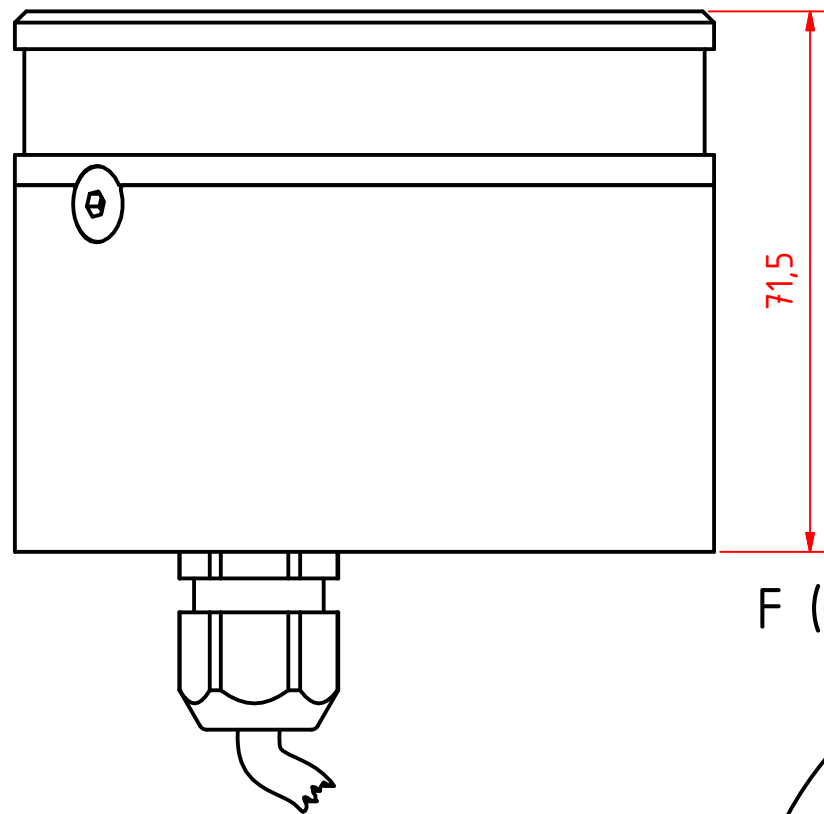

Tel:(+45) 32 48 50 30 Fax:(+45) 32 48 50 32
 info@lopolight.com

360 Degree White

50MM AT A3

F (1 : 1)

Mounting Hole
M6x1 - 8,0mm DEEP

300-112, 3nm, 360 Deg. White, 400-035
Promount, Cable Down.

DRAWING NO.:	REV. NO.:	SIZE:	DRAWN BY:
300-112 FS	0	A3	Pauls Parallels
SCALE:	TOLERANCES:	REVIEWED BY:	CREATION DATE:
1:1	DS/ISO 2768-f		25-09-2014
MATERIAL DESCRIPTION:		(20µ) Silver anodized according to EN ISO 7599 (50µ) Black anodized according to MIL-A 8625F	
Alu EN 6082, Acrylic.			