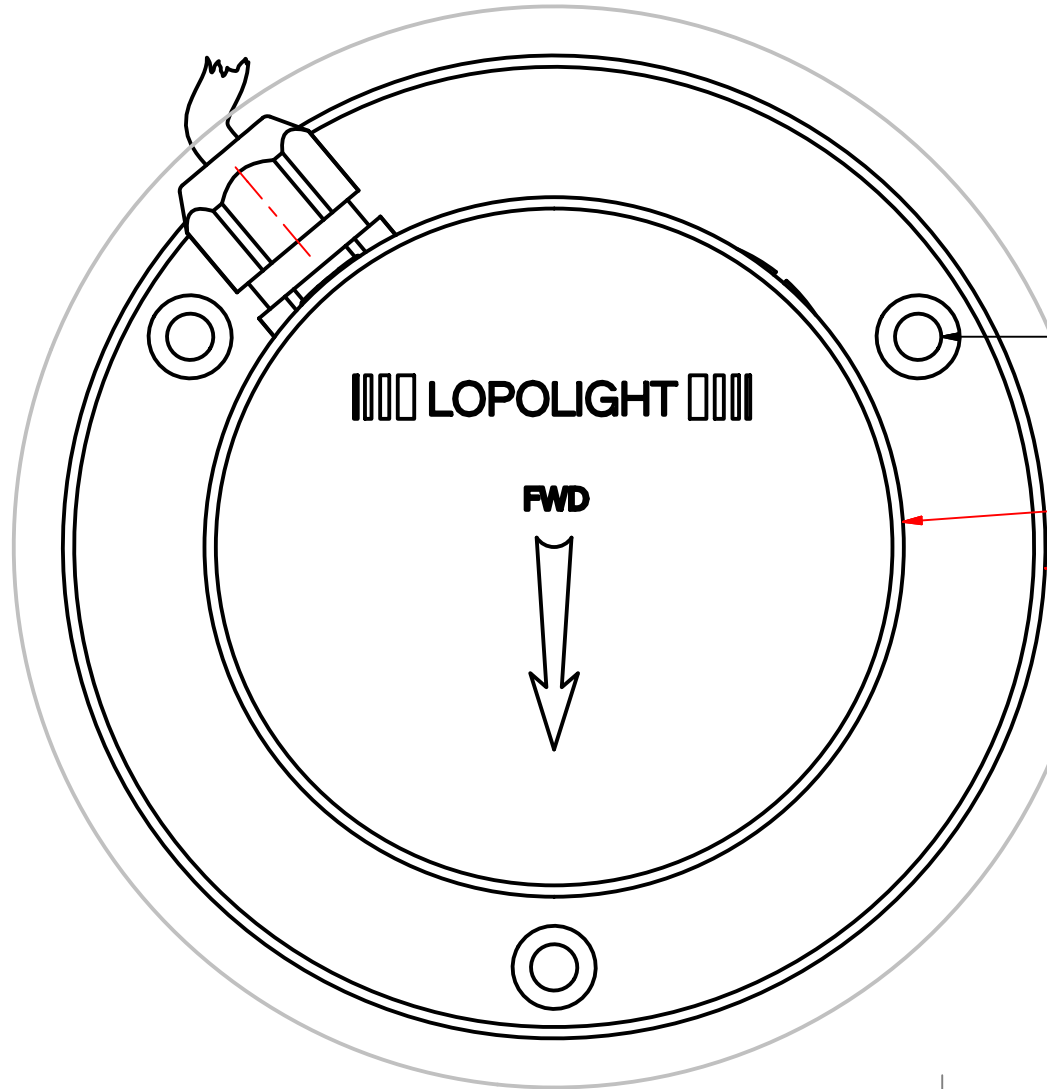

White 360

C (1 : 2)