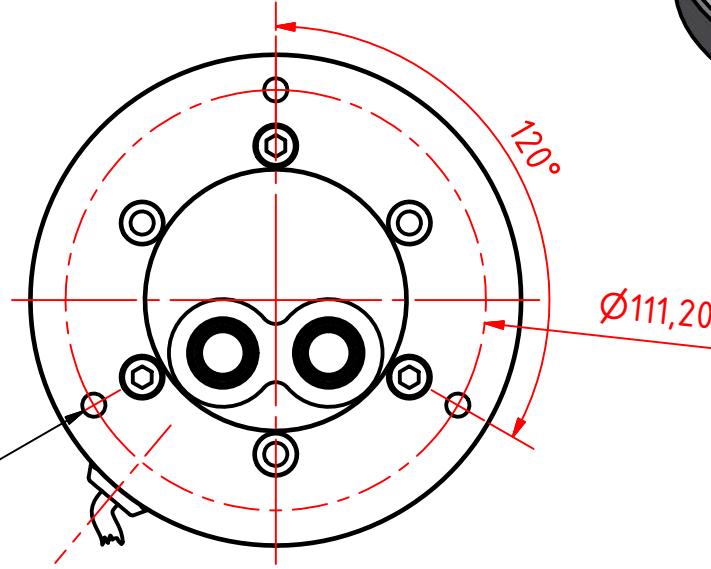

Lopolight ApS
Ved Klaedebo 12
DK-2970, Hoersholm
Denmark

Tel:(+45) 32 48 50 30 Fax:(+45) 32 48 50 32
info@lopolight.com

50MM AT A3

White 360

C (1 : 2)

Mounting Hole
Ø6,1 THRU

Ø92,5

Ø130,00

Mounting Hole
Ø6,1 THRU

Ø111,20

120°

300-112, 3nm, 360 Deg. White, 400-034			
Promount,400-404 PE Base Plate, Cable Side.			
DRAWING NO.:	REV. NO.:	SIZE:	DRAWN BY:
300-112 DS	0	A3	Pauls Parallels
SCALE:	TOLERANCES:	REVIEWED BY:	CREATION DATE:
1:1	DS/ISO 2768-f		25-09-2014
MATERIAL DESCRIPTION:			
Alu EN 6082, Acrylic, PE		(20µ) Silver anodized according to EN ISO 7599 (50µ) Black anodized according to MIL-A 8625F	
This Drawing, and the information within, is the property of Lopolight ApS and may not be used in any form without express permission there from. Lopolight reserves the right to change this drawing and assumes no liability for the information communicated herein. Use of dimensions and other information in this drawing is at the users own risk.			