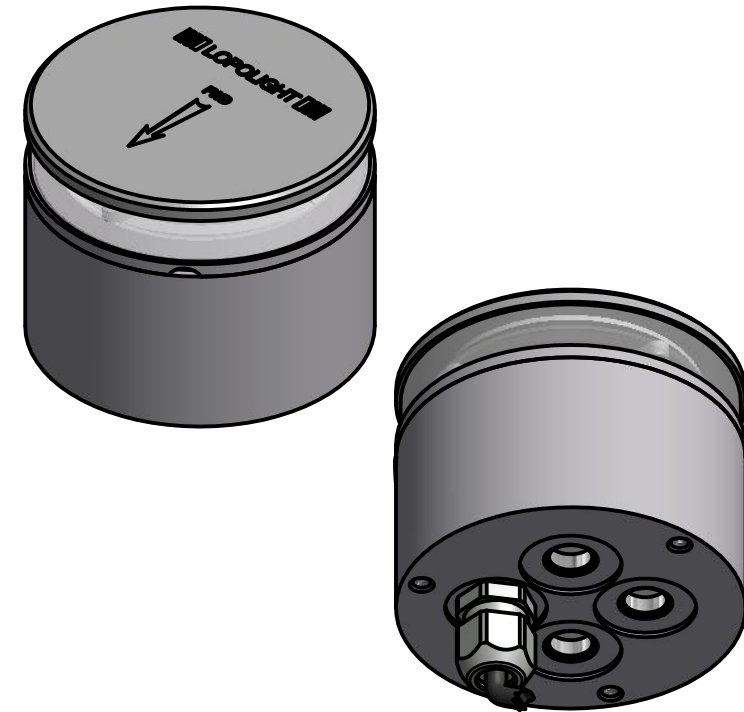

Tel:(+45) 32 48 50 30 Fax:(+45) 32 48 50 32
 info@lopolight.com

360 Degree White

50MM AT A3

F (1 : 1)

Mounting Hole
M6x1 - 8,0mm DEEP

300-112, 3nm, 360 Deg. White, 400-035
Promount, Cable Down.

DRAWING NO.:	REV. NO.:	SIZE:	DRAWN BY:
300-112 FS	0	A3	Pauls Parallels
SCALE:	TOLERANCES:	REVIEWED BY:	CREATION DATE:
1:1	DS/ISO 2768-f		25-09-2014
MATERIAL DESCRIPTION:		(20µ) Silver anodized according to EN ISO 7599 (50µ) Black anodized according to MIL-A 8625F	
Alu EN 6082, Acrylic.			