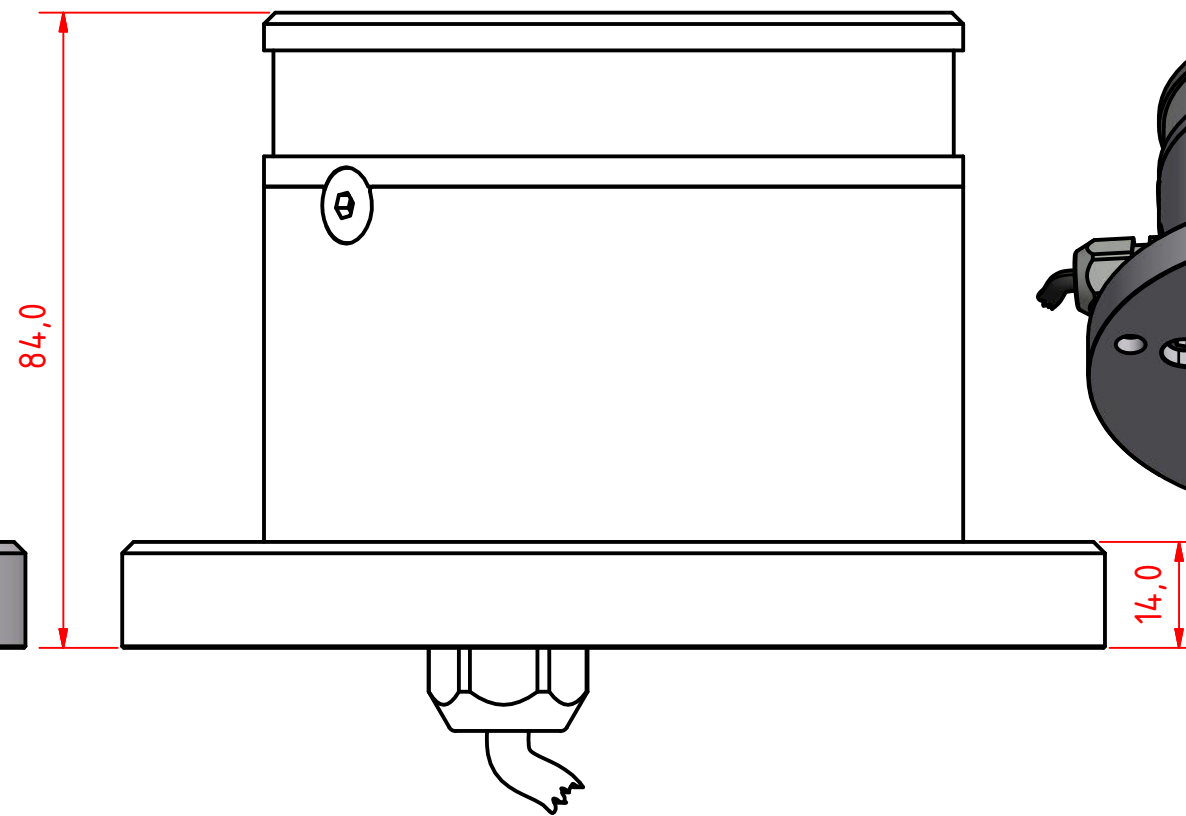

White 360

G (1 : 2)

300-112, 3nm, 360 Deg. White, 400-035
Promount, 400-401 PE Base Plate, Cable
Down.

DRAWING NO.:	REV. NO.:	SIZE:	DRAWN BY:
300-112 GS	0	A3	Pauls Parallels
SCALE:	TOLERANCES:	REVIEWED BY:	CREATION DATE:
1:1	DS/ISO 2768-f		25-09-2014